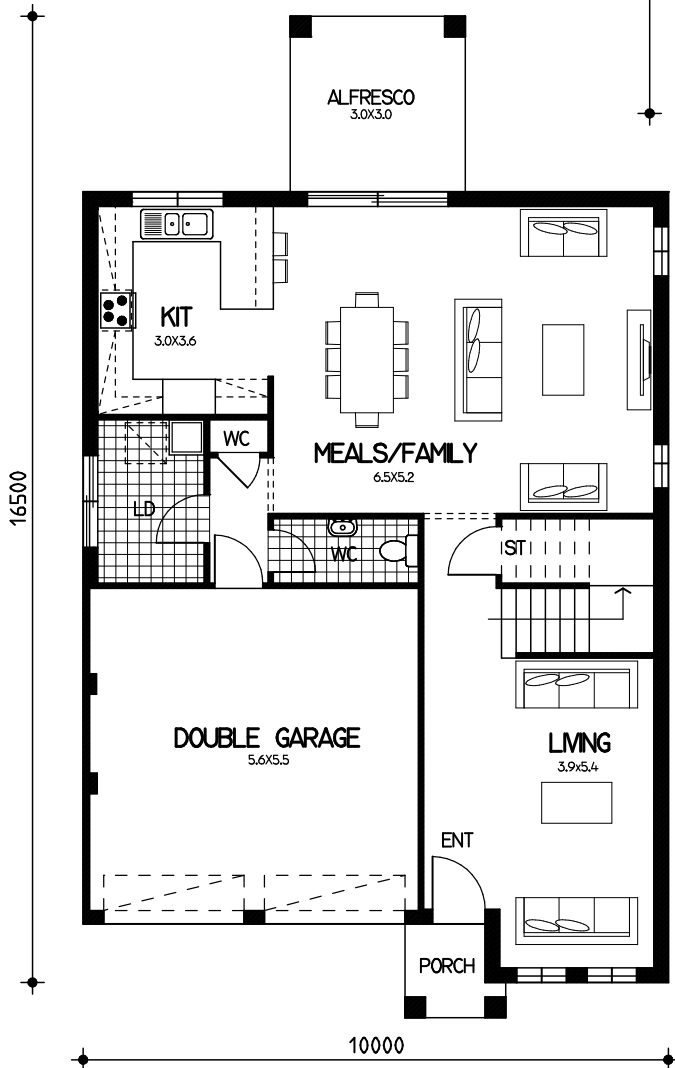

# Bea

## Floor Plan

ground= 95.9sqm  
 garage= 32.3sqm  
 porch= 2.7sqm  
 alfresco= 9sqm  
 first= 114.2sqm  
 total floor area=254.1sqm or 27.4sqs

First Floor

Ground Floor

This drawing is copyright and remains the property of CSB (NSW) Pty Ltd. Reproduction copying or use in part or whole without written permission from CSB (NSW) Pty Ltd is strictly prohibited. Action will be taken against offenders. CSB (NSW) Pty Ltd takes no responsibility in any design similarities that may have occurred. Dimensions, pictures and photos are for illustration purposes only.