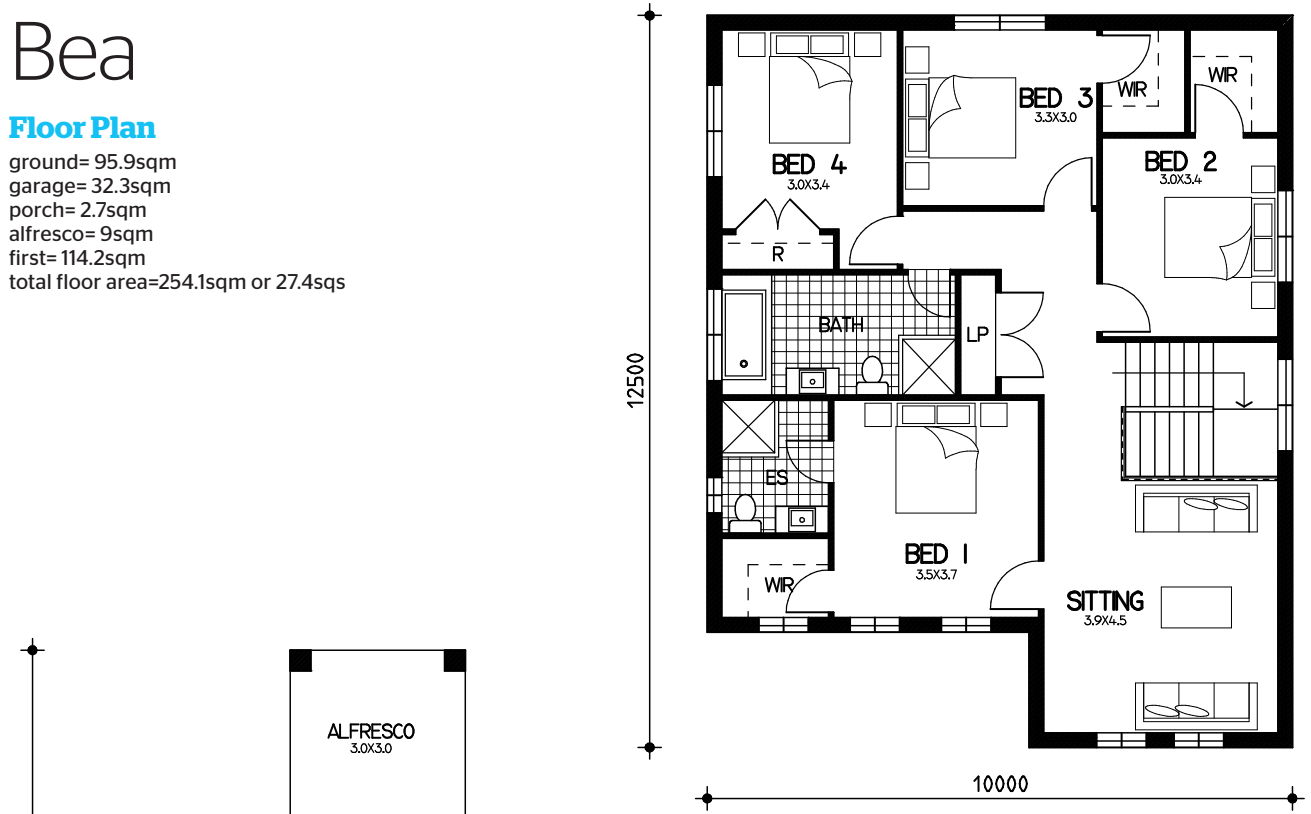

# Bea

## Floor Plan

ground= 95.9sqm  
 garage= 32.3sqm  
 porch= 2.7sqm  
 alfresco= 9sqm  
 first= 114.2sqm  
 total floor area=254.1sqm or 27.4sqs

First Floor

Ground Floor

This drawing is copyright and remains the property of CSB (NSW) Pty Ltd. Reproduction copying or use in part or whole without written permission from CSB (NSW) Pty Ltd is strictly prohibited. Action will be taken against offenders. CSB (NSW) Pty Ltd takes no responsibility in any design similarities that may have occurred. Dimensions, pictures and photos are for illustration purposes only.