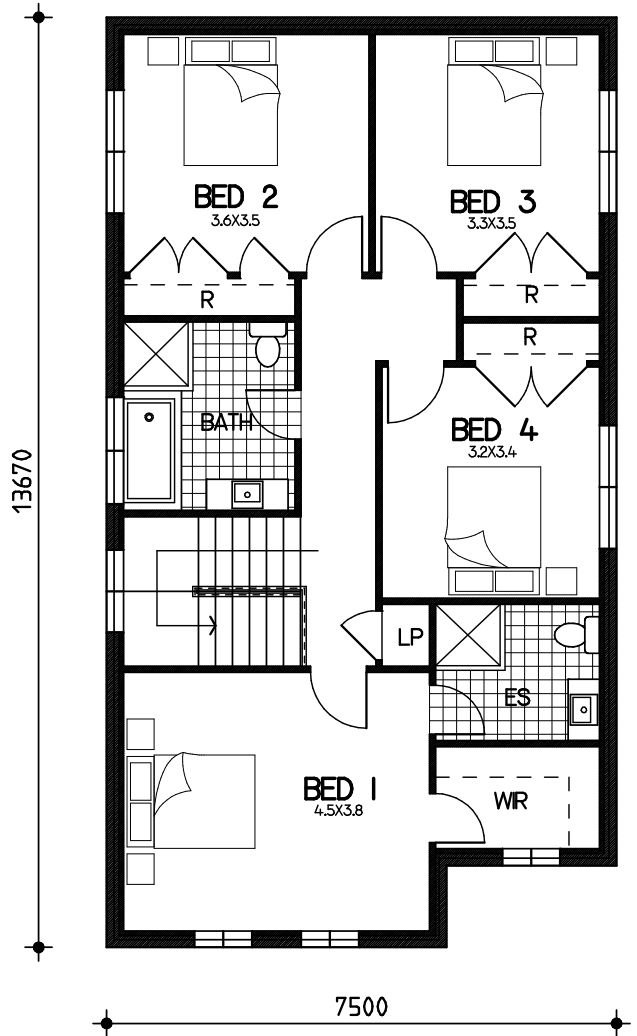

Brianna

Floor Plan

ground= 90.9sqm
 garage= 19.1sqm
 porch= 2.5sqm
 alfresco= 9sqm
 first= 99.5sqm
 total floor area= 221sqm or 23.8sqm

First Floor

Ground Floor

This drawing is copyright and remains the property of CSB (NSW) Pty Ltd. Reproduction copying or use in part or whole without written permission from CSB (NSW) Pty Ltd is strictly prohibited. Action will be taken against offenders. CSB (NSW) Pty Ltd takes no responsibility in any design similarities that may have occurred. Dimensions, pictures and photos are for illustration purposes only.