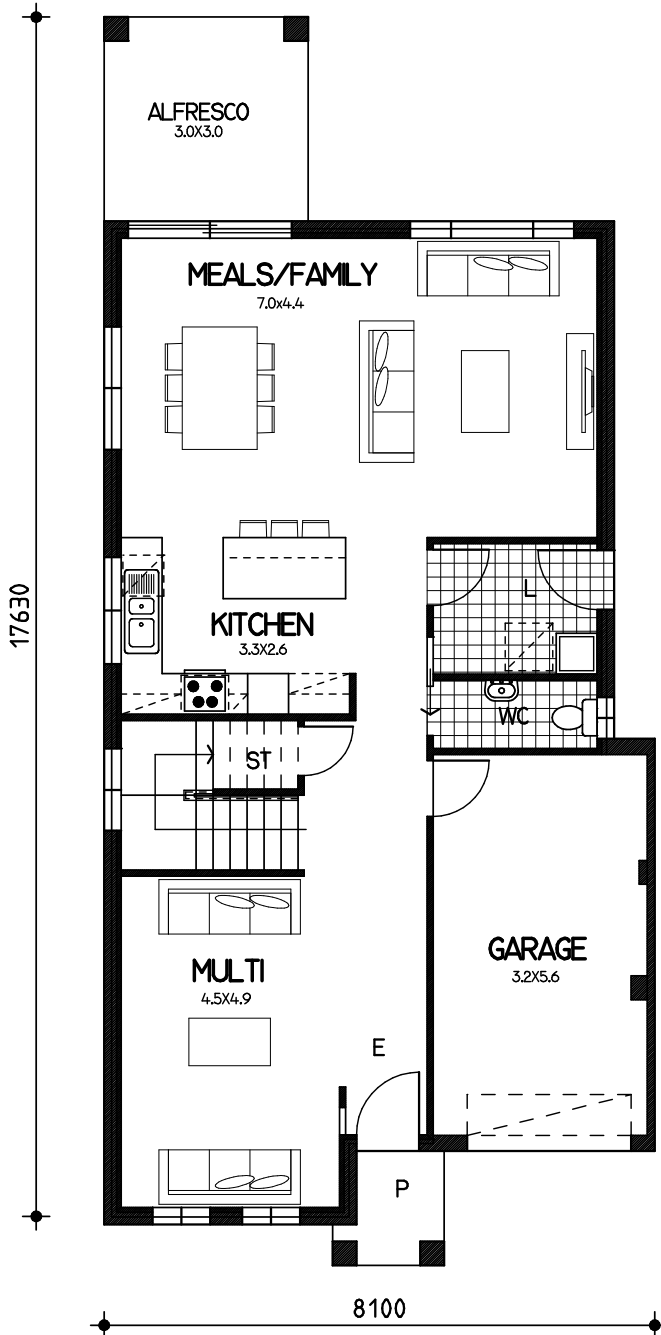

Brianna

Floor Plan

ground= 90.9sqm
 garage= 19.1sqm
 porch= 2.5sqm
 alfresco= 9sqm
 first= 99.5sqm
 total floor area= 221sqm or 23.8sqm

First Floor

Ground Floor

This drawing is copyright and remains the property of CSB (NSW) Pty Ltd. Reproduction copying or use in part or whole without written permission from CSB (NSW) Pty Ltd is strictly prohibited. Action will be taken against offenders. CSB (NSW) Pty Ltd takes no responsibility in any design similarities that may have occurred. Dimensions, pictures and photos are for illustration purposes only.