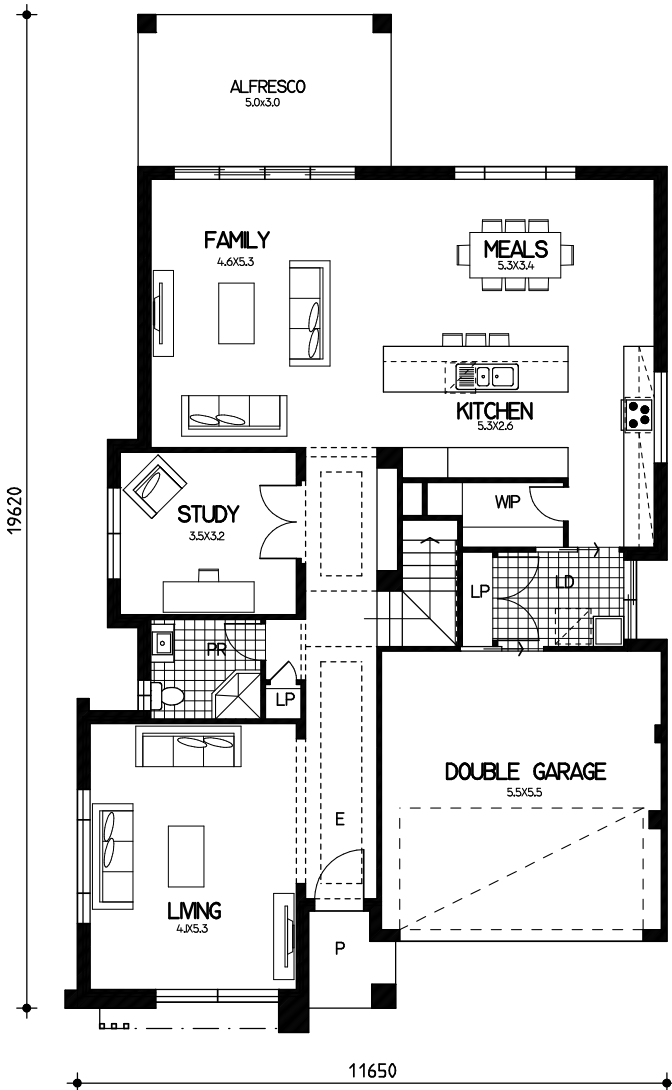

# Chiara

## Floor Plan

ground= 138.8sqm  
 garage= 32.7sqm  
 porch= 3.0sqm  
 alfresco= 15sqm  
 first= 153.6sqm  
 total floor area= 343.1sqm or 36.9sqm

First Floor