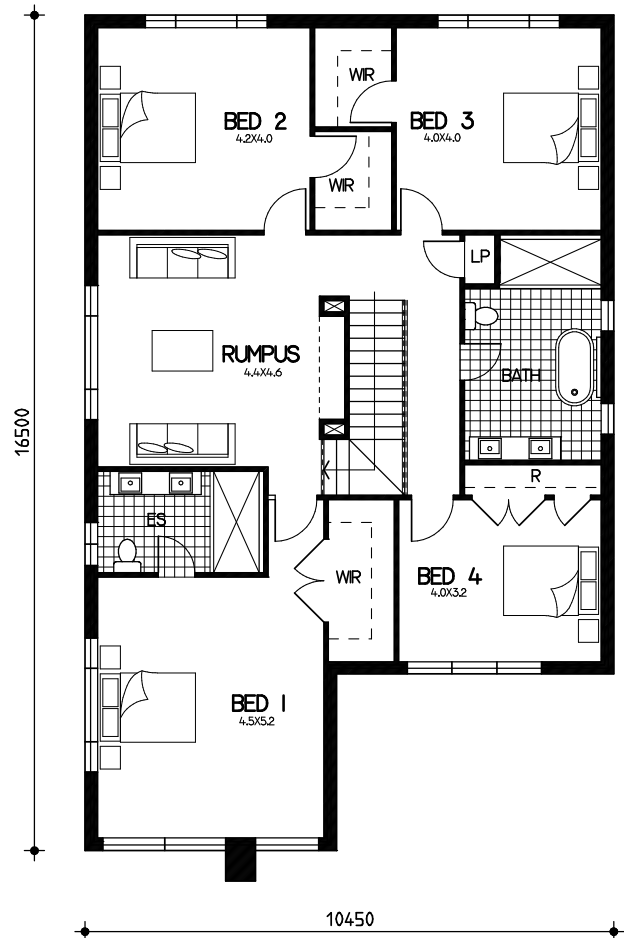

# Chiara

## Floor Plan

ground= 138.8sqm  
 garage= 32.7sqm  
 porch= 3.0sqm  
 alfresco= 15sqm  
 first= 153.6sqm  
 total floor area= 343.1sqm or 36.9sqm

First Floor