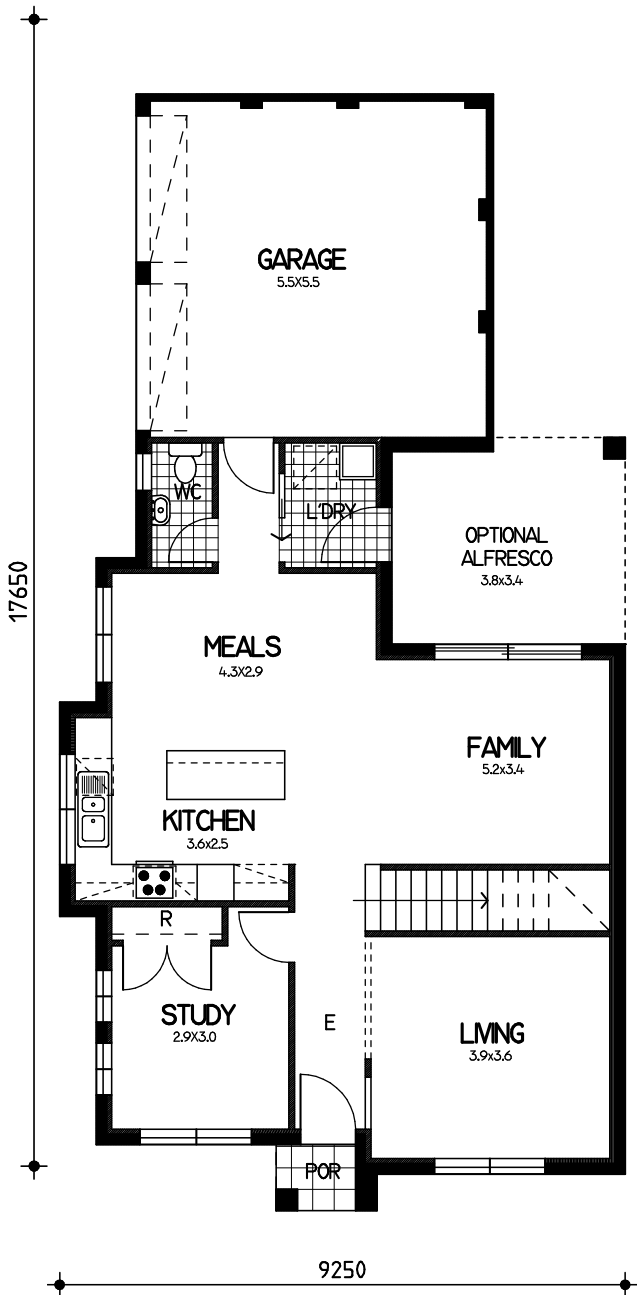

Corner Block Isabella

Floor Plan

ground= 90.1sqm
 garage= 33.0sqm
 porch= 1.5sqm
 first= 92.5sqm
 total floor area= 217.1sqm or 23.3sq

First Floor

Ground Floor

This drawing is copyright and remains the property of CSB (NSW) Pty Ltd. Reproduction copying or use in part or whole without written permission from CSB (NSW) Pty Ltd is strictly prohibited. Action will be taken against offenders. CSB (NSW) Pty Ltd takes no responsibility in any design similarities that may have occurred. Dimensions, pictures and photos are for illustration purposes only.