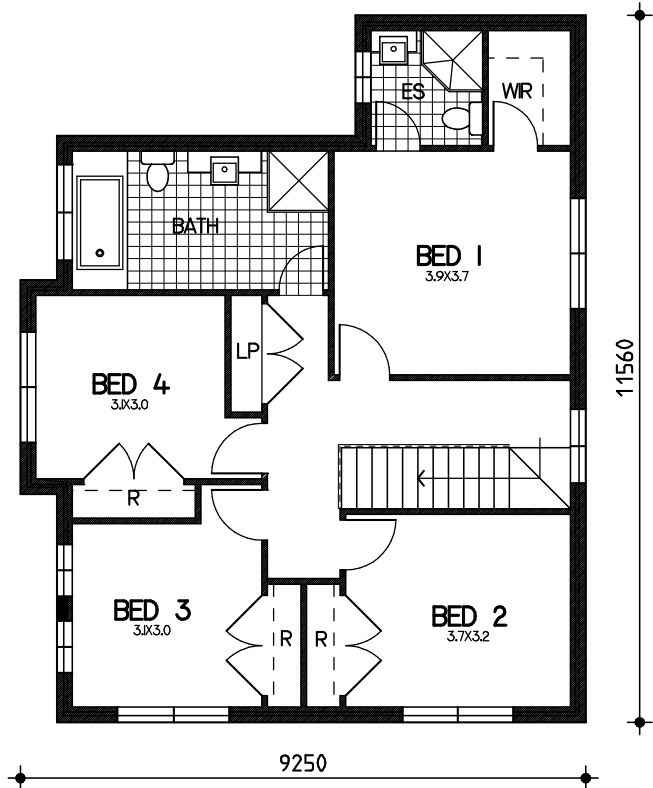

Corner Block Isabella

Floor Plan

ground= 90.1sqm
 garage= 33.0sqm
 porch= 1.5sqm
 first= 92.5sqm
 total floor area= 217.1sqm or 23.3sq

First Floor

Ground Floor

This drawing is copyright and remains the property of CSB (NSW) Pty Ltd. Reproduction copying or use in part or whole without written permission from CSB (NSW) Pty Ltd is strictly prohibited. Action will be taken against offenders. CSB (NSW) Pty Ltd takes no responsibility in any design similarities that may have occurred. Dimensions, pictures and photos are for illustration purposes only.