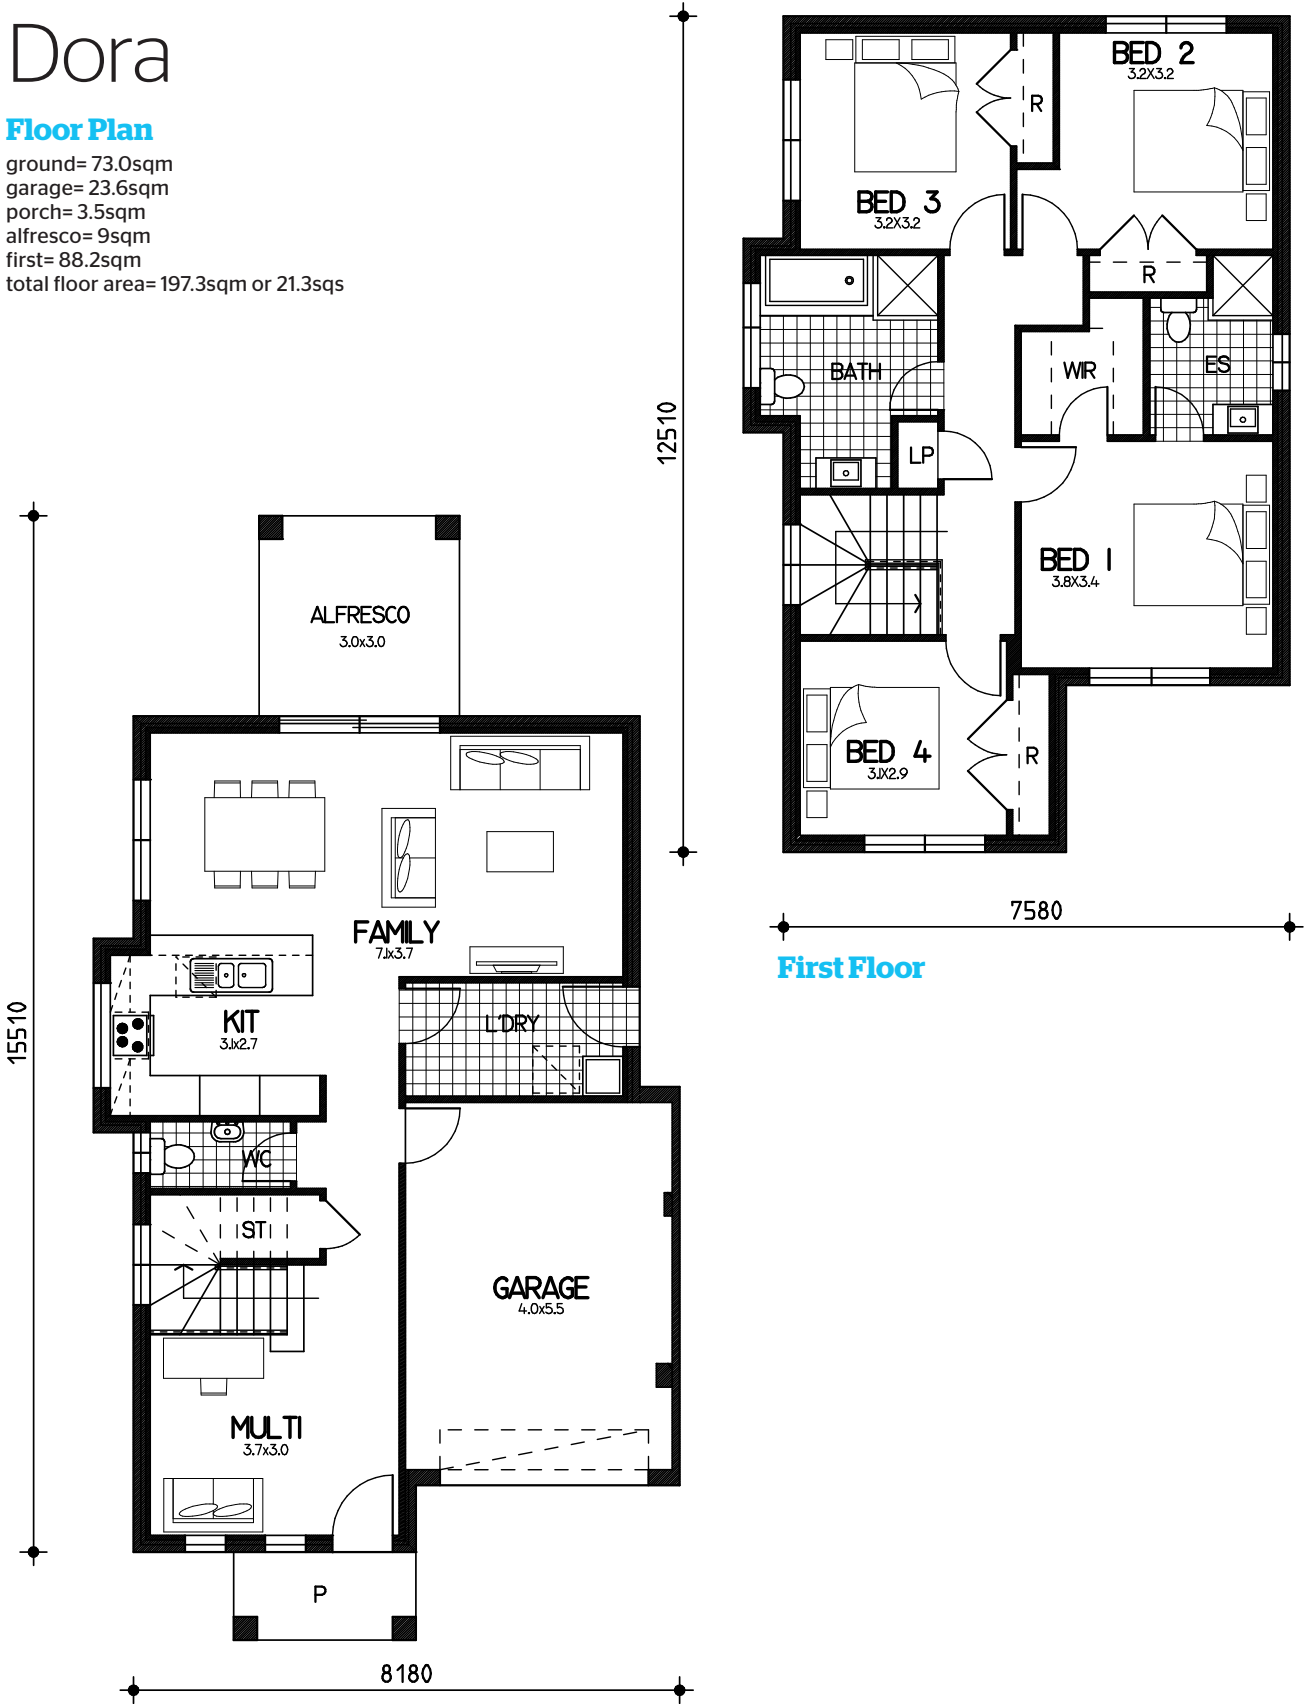

# Dora

## Floor Plan

ground= 73.0sqm  
 garage= 23.6sqm  
 porch= 3.5sqm  
 alfresco= 9sqm  
 first= 88.2sqm  
 total floor area= 197.3sqm or 21.3sq