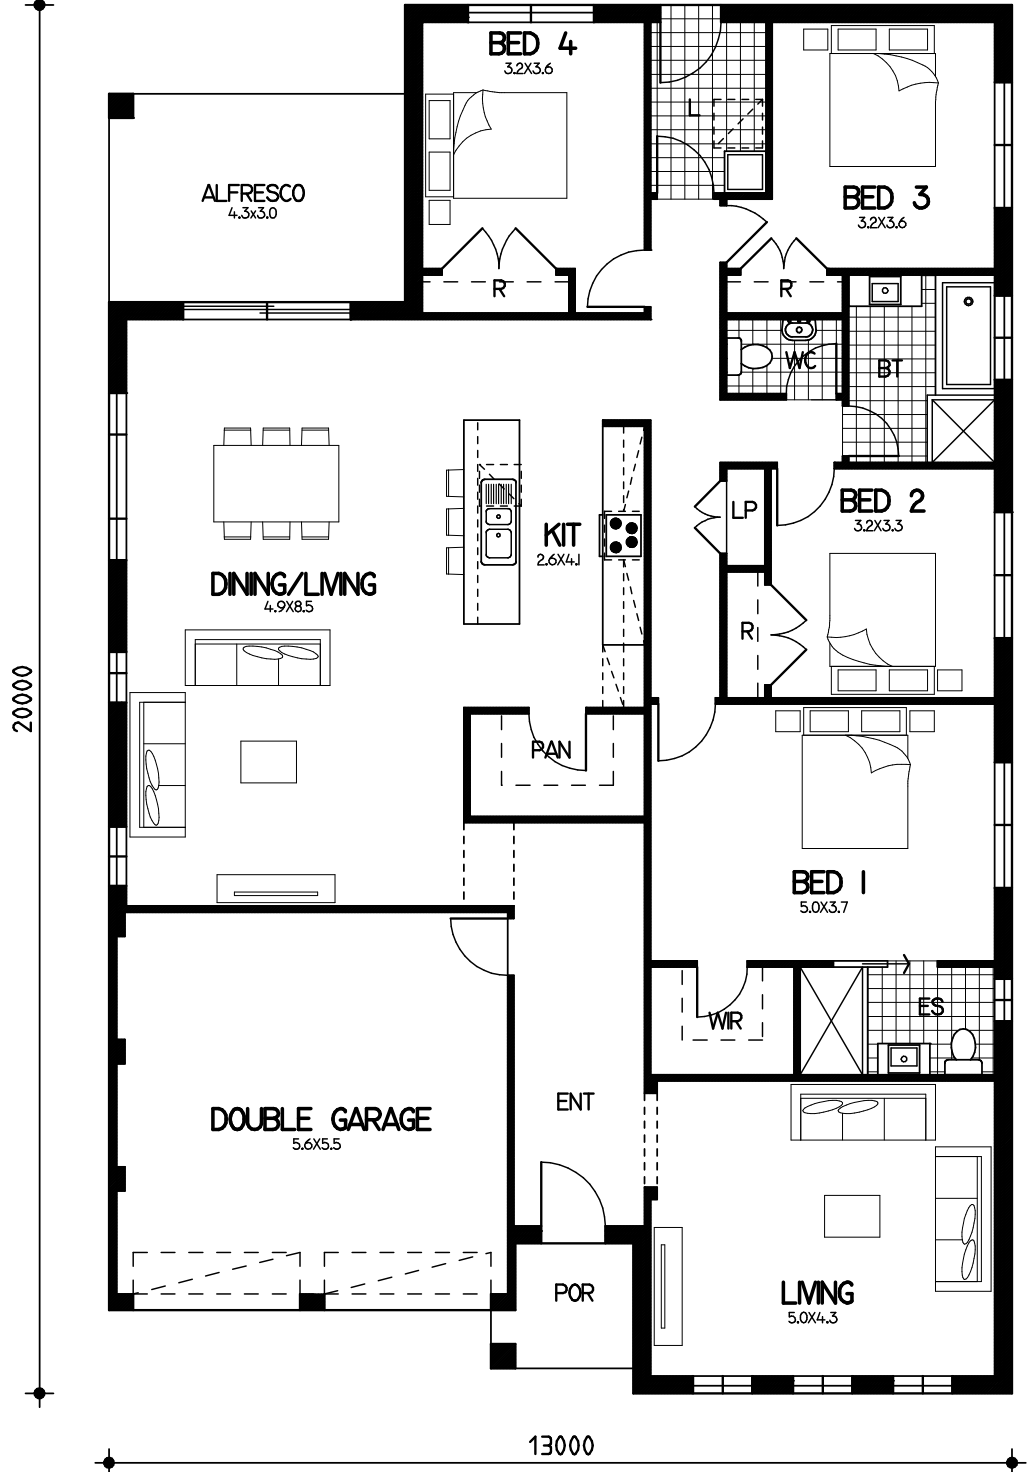

# Giulia

## Floor Plan

ground= 198.1sqm  
garage= 33.0sqm  
porch= 3.4sqm  
alfresco= 12.6sqm  
total floor area= 247.1sqm or 26.6sqsq

This drawing is copyright and remains the property of CSB (NSW) Pty Ltd. Reproduction copying or use in part or whole without written permission from CSB (NSW) Pty Ltd is strictly prohibited. Action will be taken against offenders. CSB (NSW) Pty Ltd takes no responsibility in any design similarities that may have occurred. Dimensions, pictures and photos are for illustration purposes only.