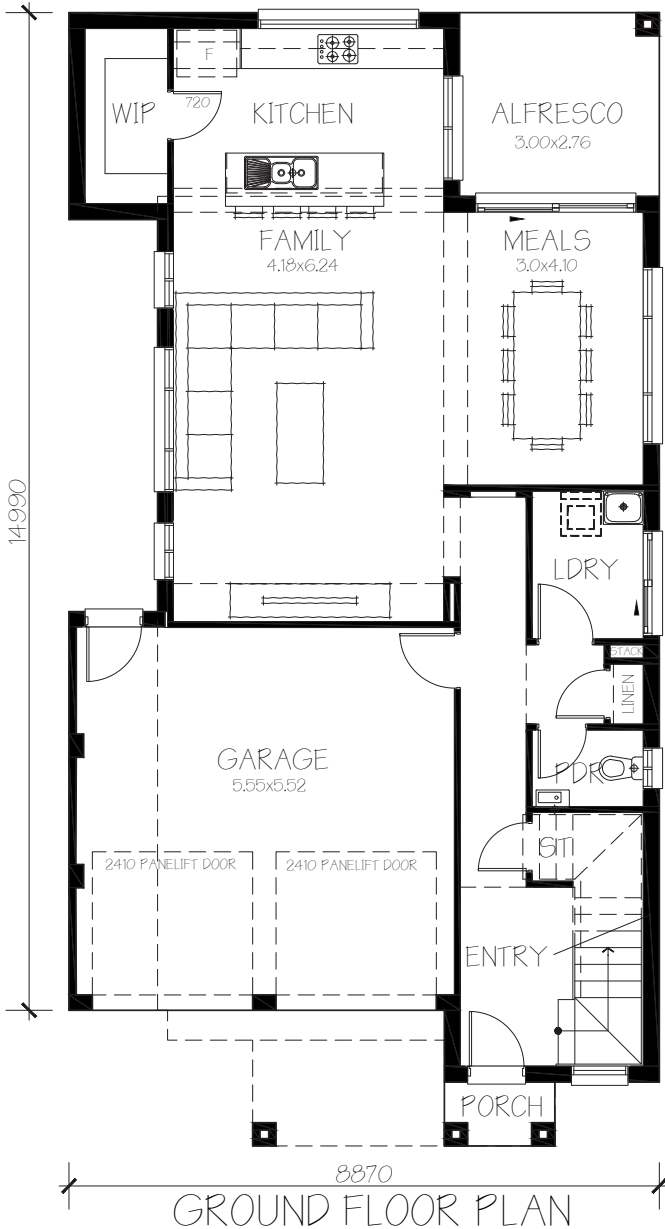

Package includes:

- Fixed price site costs
- Custom design options*
- Upgraded Façade feature
- Ducted Air Conditioning
- 2.6m ceiling height to ground floor
- Security doors
- Alarm system
- Stone kitchen bench tops
- Stencil concrete driveway & path to front entry
- Tiled Alfresco area
- Fly screens to all opening windows
- Carpet to bedrooms
- Floor tiles to living areas
- Vertical blinds
- NBN
- Development application filing fees
- BASIX compliance
- Statutory warranties
- Builders agreed maintenance – 90 days from the practical completion

**Terms & Conditions apply*

Lot 1269, Wollemi Circuit

GREGORY HILLS

PRICE \$ **709,500**

4 x Bedrooms

2 x Bathrooms

Double Garage

House Size 25.27 sq

FLOOR AREAS	
GROUND FLOOR LIVING:	87.45m ²
FIRST FLOOR LIVING:	88.37m ²
VOID:	10.72m ²
BALCONY:	6.17m ²
GARAGE:	33.58m ²
ALFRESCO:	8.28m ²
PORCH:	1.61m ²
TOTAL:	236.18m²
SQUARES:	25.42sq

SASHA 25.27 SQUARES
LOT 1269 WOLLEMI CIRCUIT