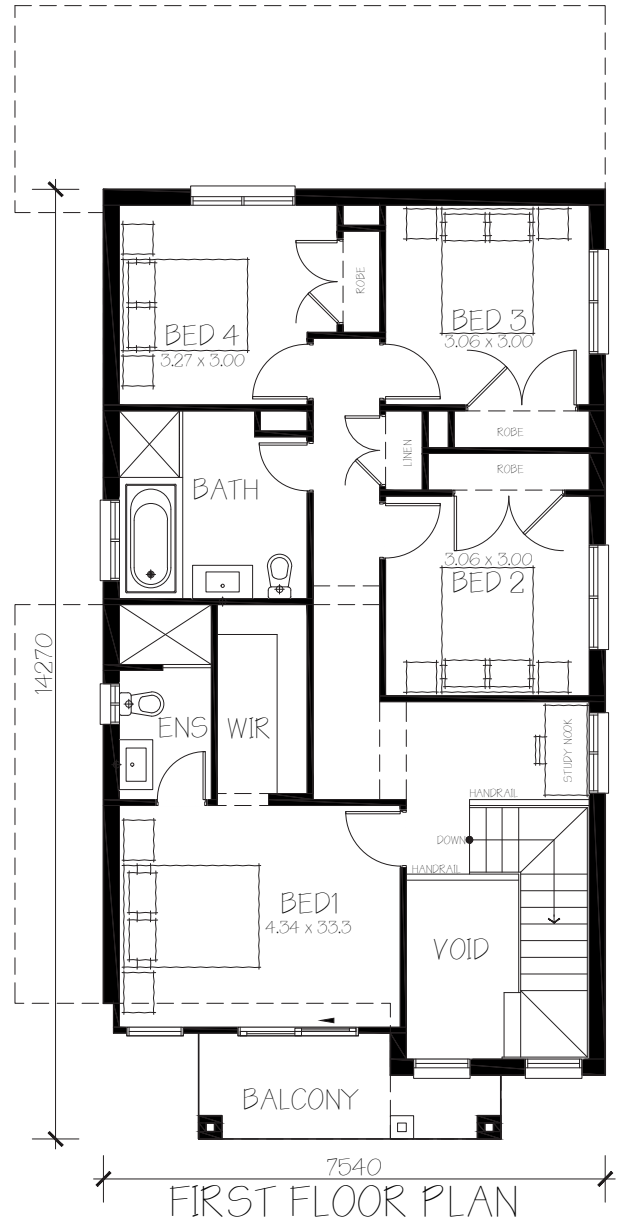

**Terms & Conditions apply*

Lot 1269, Wollemi Circuit

GREGORY HILLS

PRICE \$ **709,500**

4 x Bedrooms

2 x Bathrooms

Double Garage

House Size 25.27 sq

FLOOR AREAS	
GROUND FLOOR LIVING:	87.45m ²
FIRST FLOOR LIVING:	88.37m ²
VOID:	10.72m ²
BALCONY:	6.17m ²
GARAGE:	33.58m ²
ALFRESCO:	8.28m ²
PORCH:	1.61m ²
TOTAL:	236.18m²
SQUARES:	25.42sq

SASHA 25.27 SQUARES
LOT 1269 WOLLEMI CIRCUIT