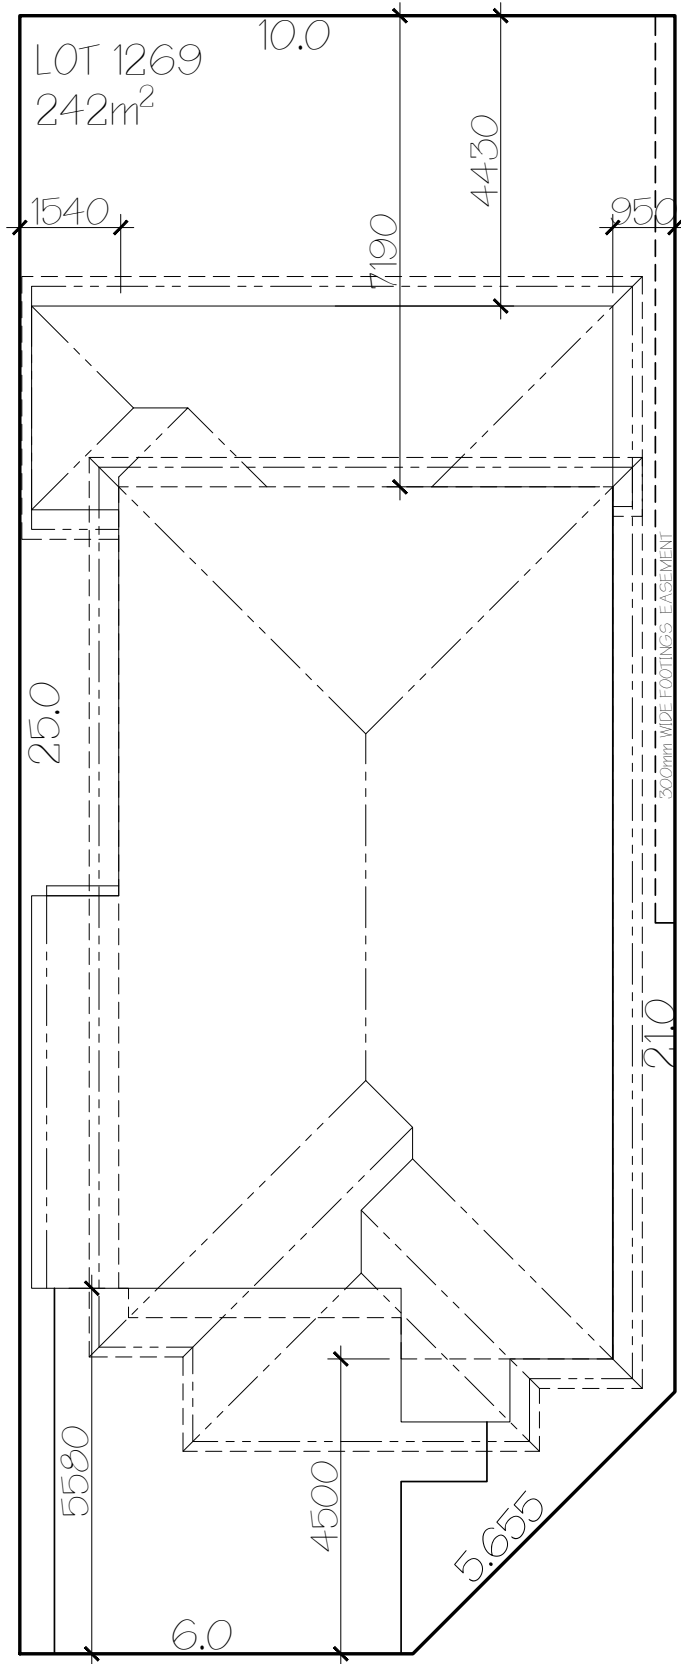

WOLLEMI CIRCUIT

FOR FURTHER DETAILS VISIT OUR DISPLAY HOMES

Edmondson Park - 27 Clement Road | **Oran Park** - 20 Sargents Road | **Sales Office** 02 9608 3333
Email sales@csbhomes.com.au | **Website** www.csbhomes.com.au