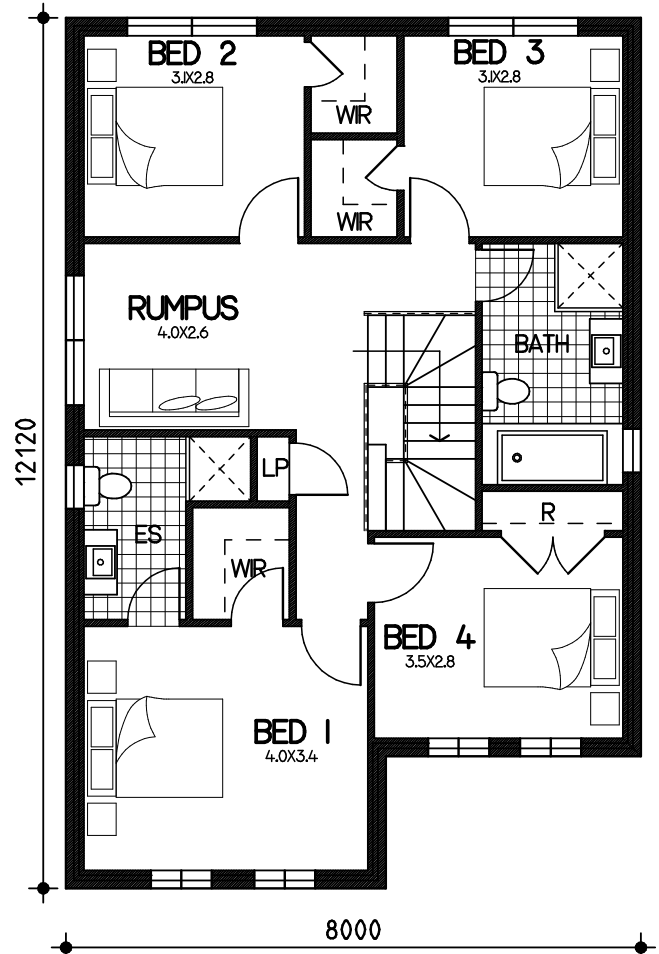

Paola

Floor Plan

ground= 90.6sqm
 garage= 21.2sqm
 porch= 1.5sqm
 alfresco= 12.5sqm
 first= 90.4sqm
 total floor area= 216.2sqm or 23.2sqm

First Floor

Ground Floor

This drawing is copyright and remains the property of CSB (NSW) Pty Ltd. Reproduction copying or use in part or whole without written permission from CSB (NSW) Pty Ltd is strictly prohibited. Action will be taken against offenders. CSB (NSW) Pty Ltd takes no responsibility in any design similarities that may have occurred. Dimensions, pictures and photos are for illustration purposes only.