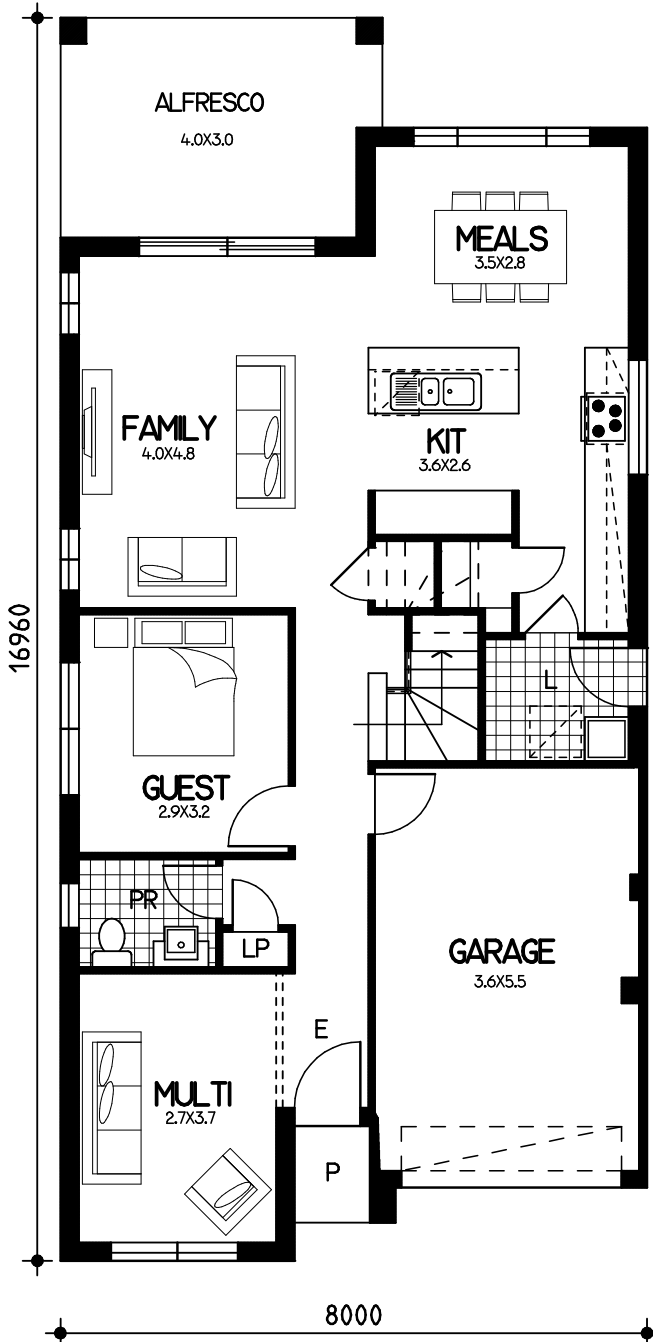

Paola

Floor Plan

ground= 90.6sqm
 garage= 21.2sqm
 porch= 1.5sqm
 alfresco= 12.5sqm
 first= 90.4sqm
 total floor area= 216.2sqm or 23.2sqm

First Floor

Ground Floor

This drawing is copyright and remains the property of CSB (NSW) Pty Ltd. Reproduction copying or use in part or whole without written permission from CSB (NSW) Pty Ltd is strictly prohibited. Action will be taken against offenders. CSB (NSW) Pty Ltd takes no responsibility in any design similarities that may have occurred. Dimensions, pictures and photos are for illustration purposes only.