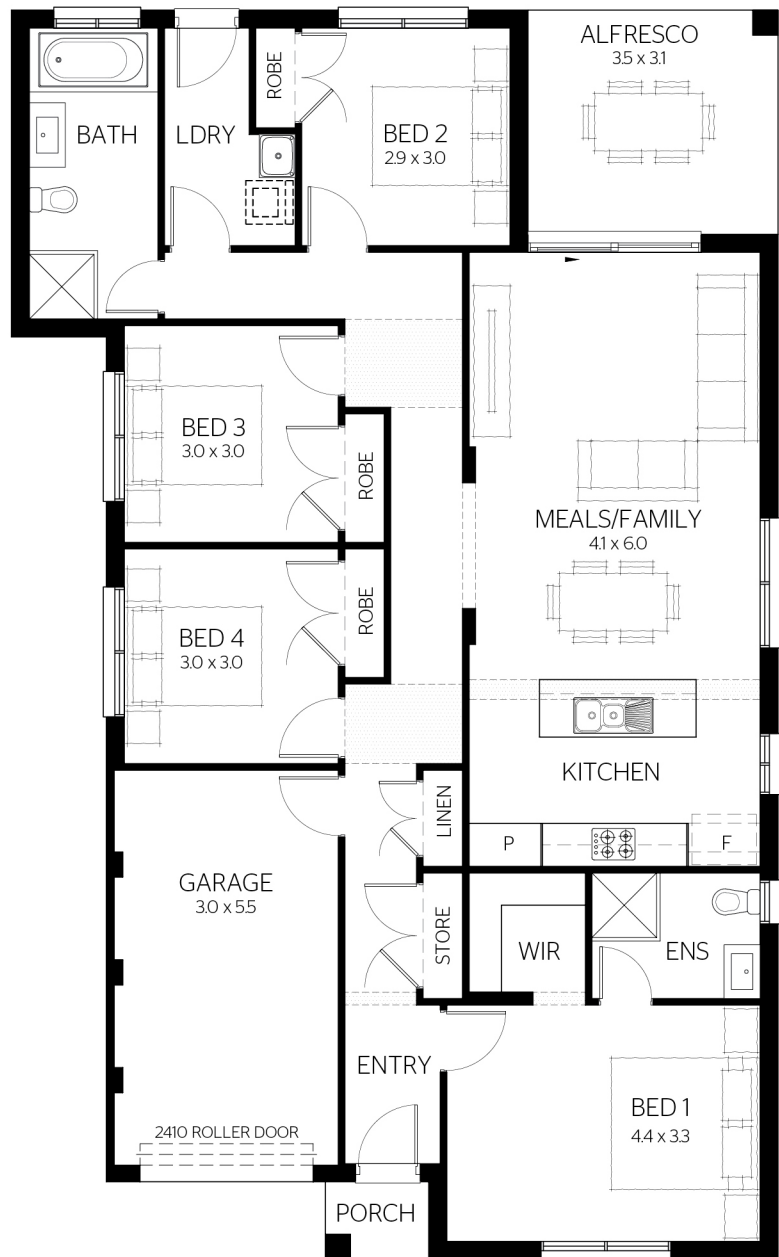

Chloe 17.8

12.5m x 25m CDC
12.5m x 26m DA/CC

17.8

4

2

1

FLOOR PLAN

GROUND
134.39 SQM

GARAGE
18.5 SQM

ALFRESCO
10.86 SQM

PORCH
1.55 SQM

TOTAL FLOOR AREA
165.31 SQM OR 17.8 SQS

HOUSE DIMENSIONS
10.67 SQM X 17.39 SQM

This drawing is copyright and remains the property of CSB (NSW) Pty Ltd. Reproduction copying or use in part or whole without written permission from CSB (NSW) Pty Ltd is strictly prohibited. Action will be taken against offenders. CSB (NSW) Pty Ltd takes no responsibility in any design similarities that may have occurred. Dimensions, pictures and photos are for illustration purposes only.