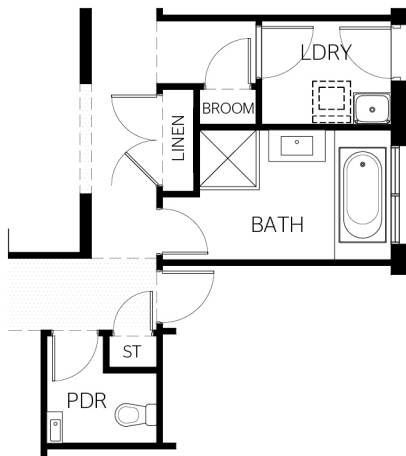

Ruby 22.7

12.5m x 30m CDC
12.5m x 31m DA/CC

22.7

4

2

2

FLOOR PLAN

GROUND
164.75 SQM

GARAGE
32.83 SQM

ALFRESCO
12.02 SQM

PORCH
1.59 SQM

TOTAL FLOOR AREA
211.19 SQM OR 22.7 SQS

HOUSE DIMENSIONS
10.67 SQM X 22.19 SQM

ALTERNATIVE

This drawing is copyright and remains the property of CSB (NSW) Pty Ltd. Reproduction copying or use in part or whole without written permission from CSB (NSW) Pty Ltd is strictly prohibited. Action will be taken against offenders. CSB (NSW) Pty Ltd takes no responsibility in any design similarities that may have occurred. Dimensions, pictures and photos are for illustration purposes only.