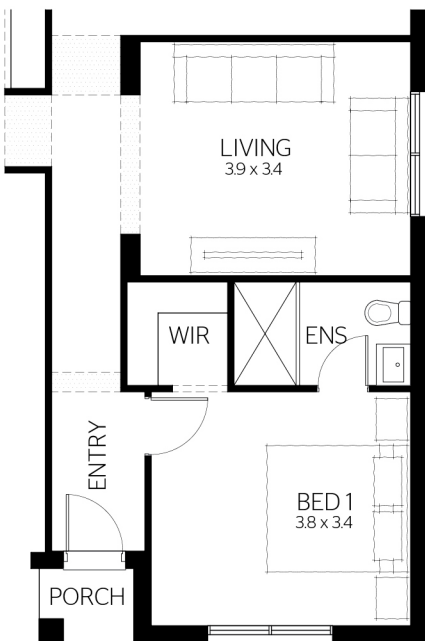

Aubrey 21.5

13m x 26m CDC
13m x 27m DA/CC

21.5

4

2

2

FLOOR PLAN

GROUND
155.46 SQM

GARAGE
32.83 SQM

ALFRESCO
10.08 SQM

PORCH
1.48 SQM

TOTAL FLOOR AREA
199.85 SQM OR 21.5 SQS

HOUSE DIMENSIONS
11.15 SQM X 18.47 SQM

ALTERNATIVE

This drawing is copyright and remains the property of CSB (NSW) Pty Ltd. Reproduction copying or use in part or whole without written permission from CSB (NSW) Pty Ltd is strictly prohibited. Action will be taken against offenders. CSB (NSW) Pty Ltd takes no responsibility in any design similarities that may have occurred. Dimensions, pictures and photos are for illustration purposes only.