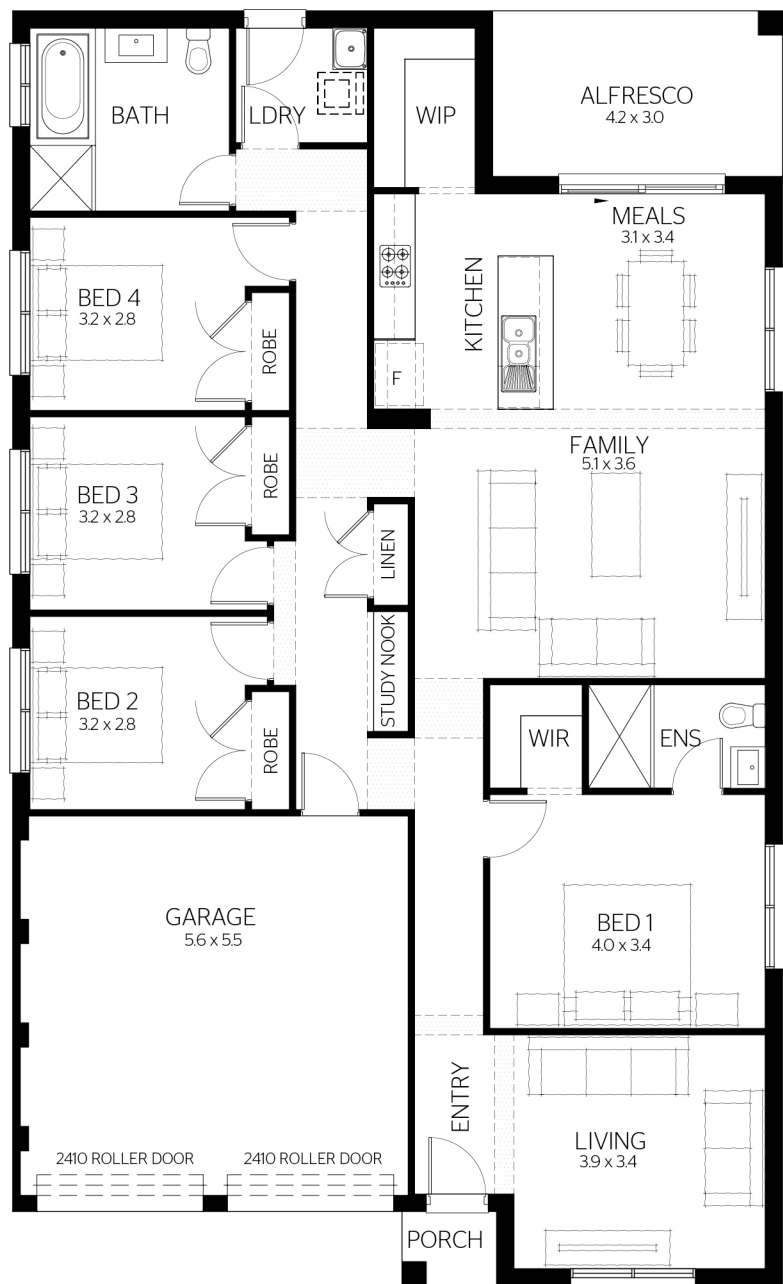

Aubrey 21.5

13m x 26m CDC
13m x 27m DA/CC

21.5

4

2

2

FLOOR PLAN

GROUND
155.46 SQM

GARAGE
32.83 SQM

ALFRESCO
10.08 SQM

PORCH
1.48 SQM

TOTAL FLOOR AREA
199.85 SQM OR 21.5 SQS

HOUSE DIMENSIONS
11.15 SQM X 18.47 SQM

ALTERNATIVE

This drawing is copyright and remains the property of CSB (NSW) Pty Ltd. Reproduction copying or use in part or whole without written permission from CSB (NSW) Pty Ltd is strictly prohibited. Action will be taken against offenders. CSB (NSW) Pty Ltd takes no responsibility in any design similarities that may have occurred. Dimensions, pictures and photos are for illustration purposes only.