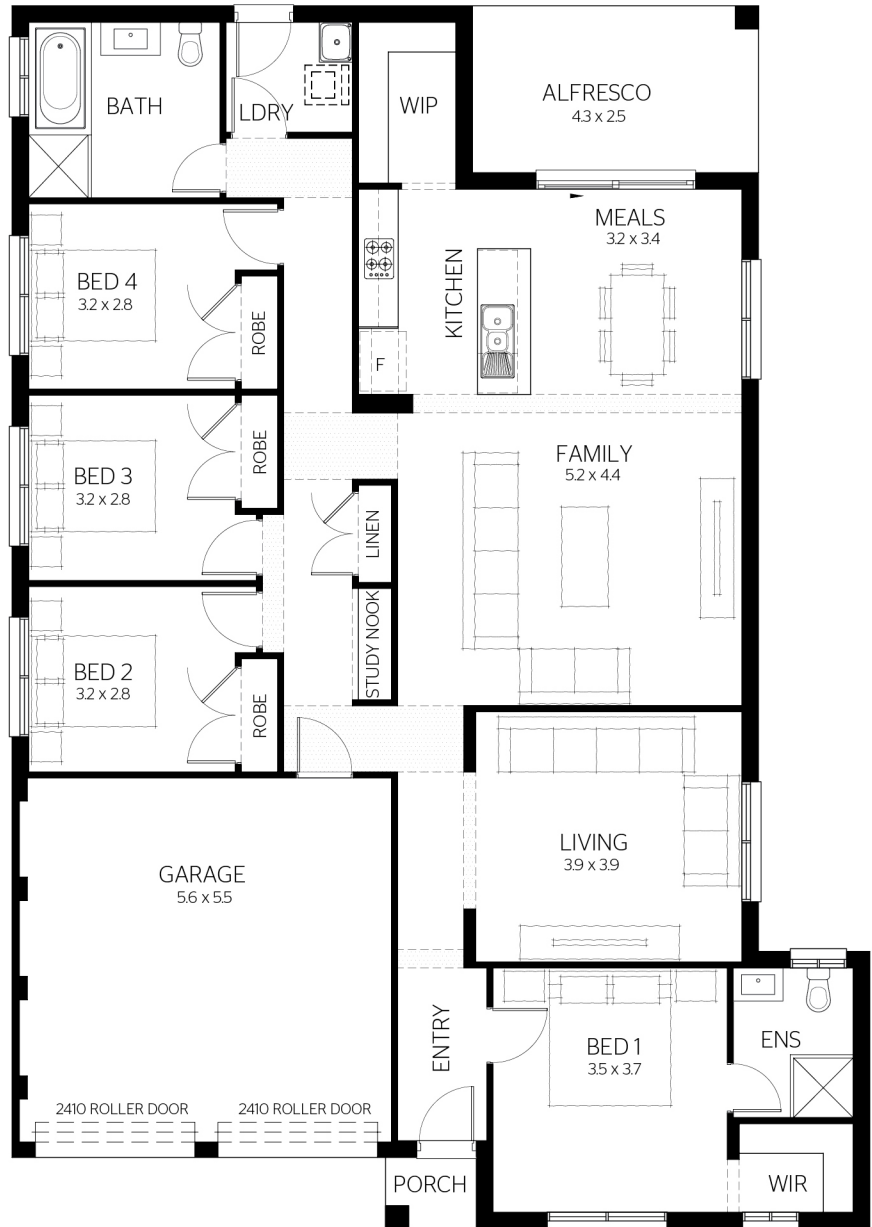

Aubrey 22.5

				
15m x 26m CDC 15m x 27m DA/CC	22.5	4	2	2

FLOOR PLAN

GROUND
163.9 SQM

GARAGE
32.83 SQM

ALFRESCO
10.89 SQM

PORCH
1.48 SQM

TOTAL FLOOR AREA
209.1 SQM OR 22.5 SQS

HOUSE DIMENSIONS
12.95 SQM X 18.47 SQM

This drawing is copyright and remains the property of CSB (NSW) Pty Ltd. Reproduction copying or use in part or whole without written permission from CSB (NSW) Pty Ltd is strictly prohibited. Action will be taken against offenders. CSB (NSW) Pty Ltd takes no responsibility in any design similarities that may have occurred. Dimensions, pictures and photos are for illustration purposes only.