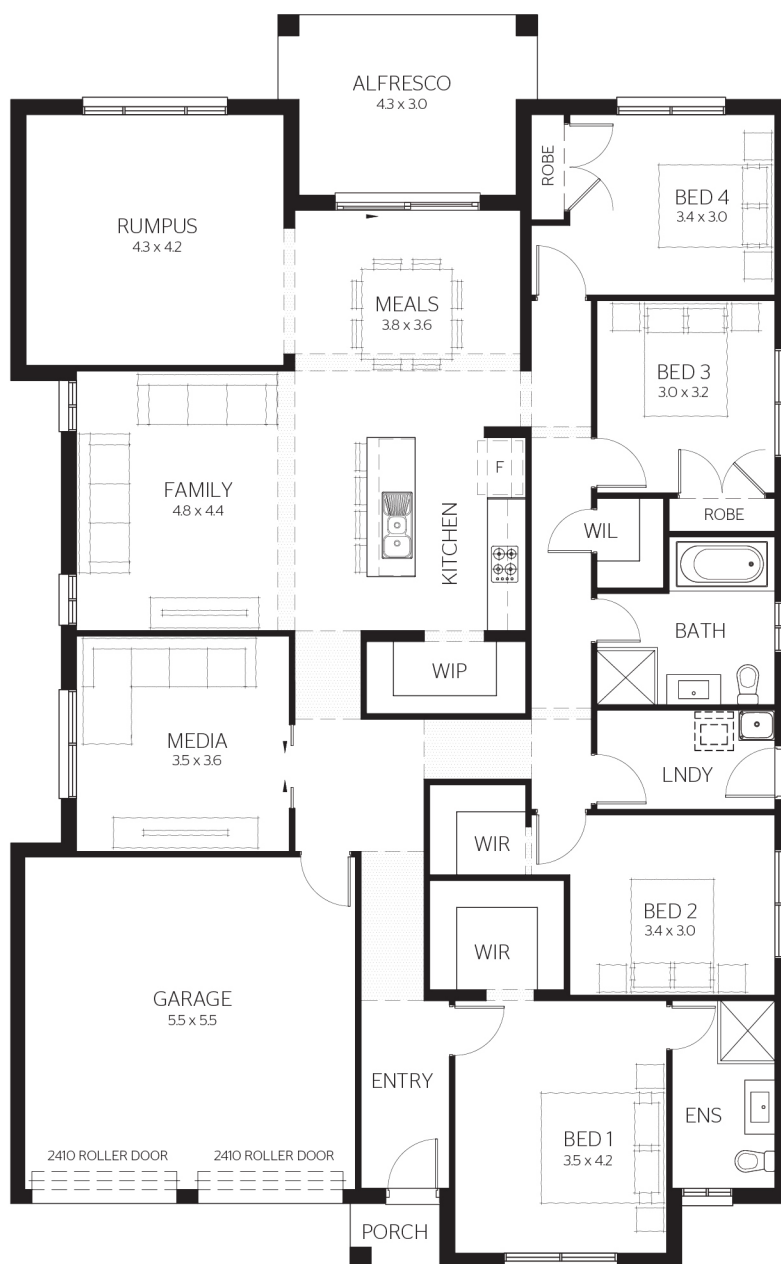

# Franca 26.2

				
15m x 28.7m CDC 15m x 29.7m DA/CC	26.2	4	2	2

## FLOOR PLAN

GROUND  
**196.58 SQM**

GARAGE  
**33.2 SQM**

ALFRESCO  
**11.82 SQM**

PORCH  
**1.61 SQM**

TOTAL FLOOR AREA  
**243.21 SQM OR 26.2 SQS**

HOUSE DIMENSIONS  
**12.95 SQM X 20.84 SQM**

*This drawing is copyright and remains the property of CSB (NSW) Pty Ltd. Reproduction copying or use in part or whole without written permission from CSB (NSW) Pty Ltd is strictly prohibited. Action will be taken against offenders. CSB (NSW) Pty Ltd takes no responsibility in any design similarities that may have occurred. Dimensions, pictures and photos are for illustration purposes only.*