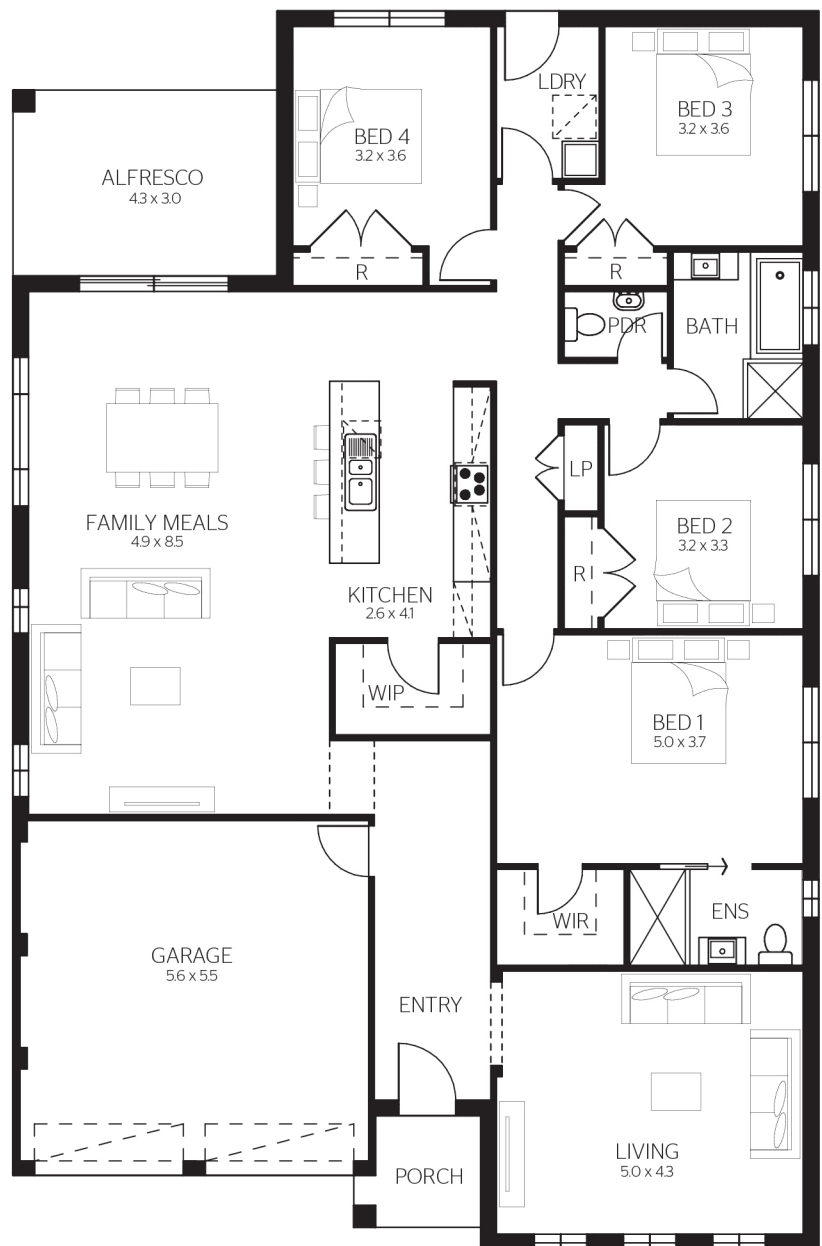

# Giulia 26.6

				
15m x 29m CDC 15m x 30m DA/CC	26.6	4	2	2

## FLOOR PLAN

GROUND  
**198.1 SQM**

GARAGE  
**33 SQM**

ALFRESCO  
**12.6 SQM**

PORCH  
**3.4 SQM**

TOTAL FLOOR AREA  
**247.1 SQM OR 26.6 SQS**

HOUSE DIMENSIONS  
**12.95 SQM X 21.11 SQM**

*This drawing is copyright and remains the property of CSB (NSW) Pty Ltd. Reproduction copying or use in part or whole without written permission from CSB (NSW) Pty Ltd is strictly prohibited. Action will be taken against offenders. CSB (NSW) Pty Ltd takes no responsibility in any design similarities that may have occurred. Dimensions, pictures and photos are for illustration purposes only.*