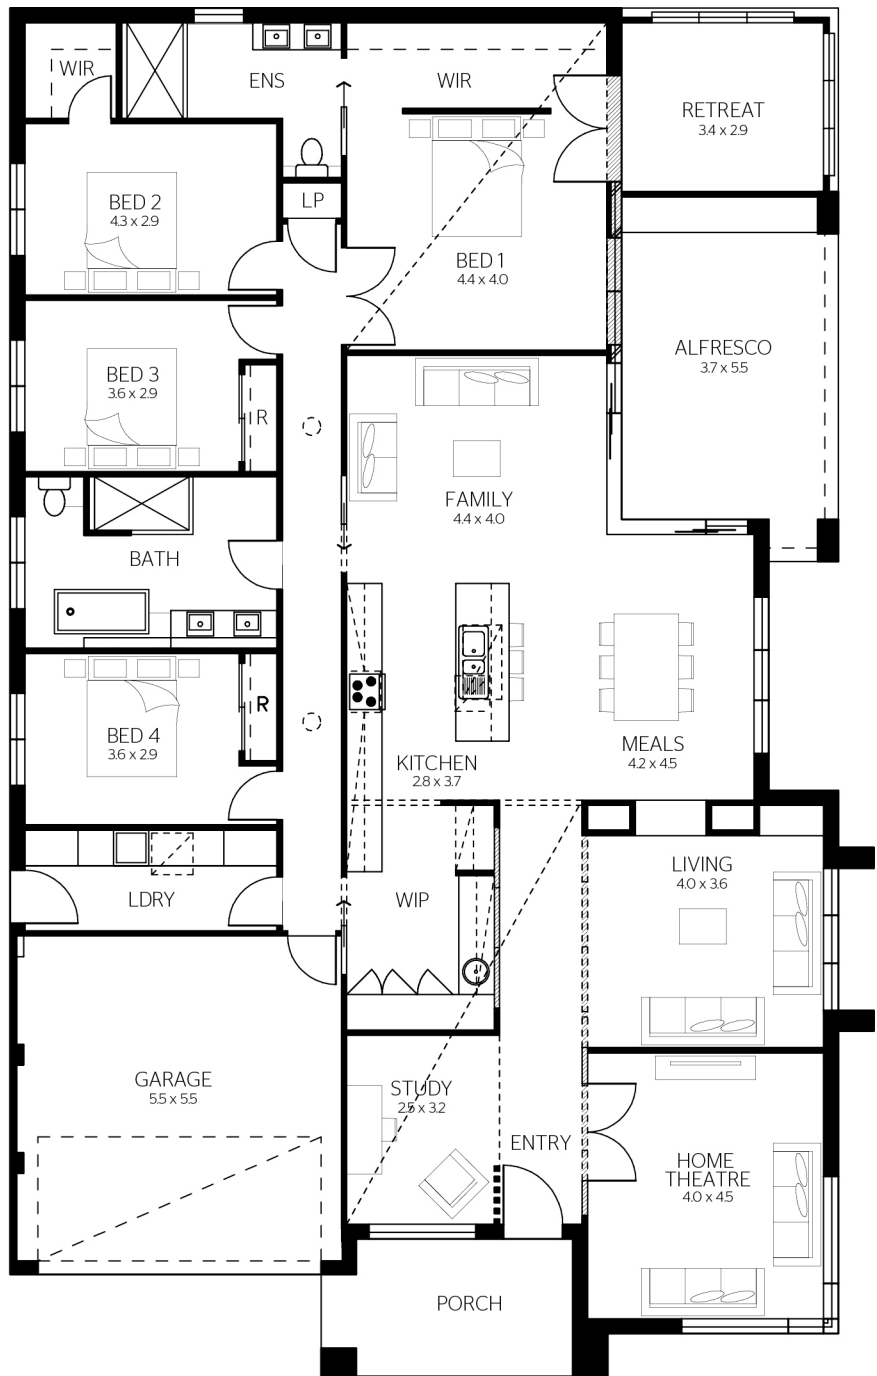

# Oriana 33.2

16m x 30m CDC 16m x 31m DA/CC	33.2	4	2	2

## FLOOR PLAN

- GROUND  
**245.4 SQM**
- GARAGE  
**32.3 SQM**
- ALFRESCO  
**21.2 SQM**
- PORCH  
**10.1 SQM**
- TOTAL FLOOR AREA  
**309 SQM OR 33.2 SQS**
- HOUSE DIMENSIONS  
**14.03 SQM X 22.43 SQM**