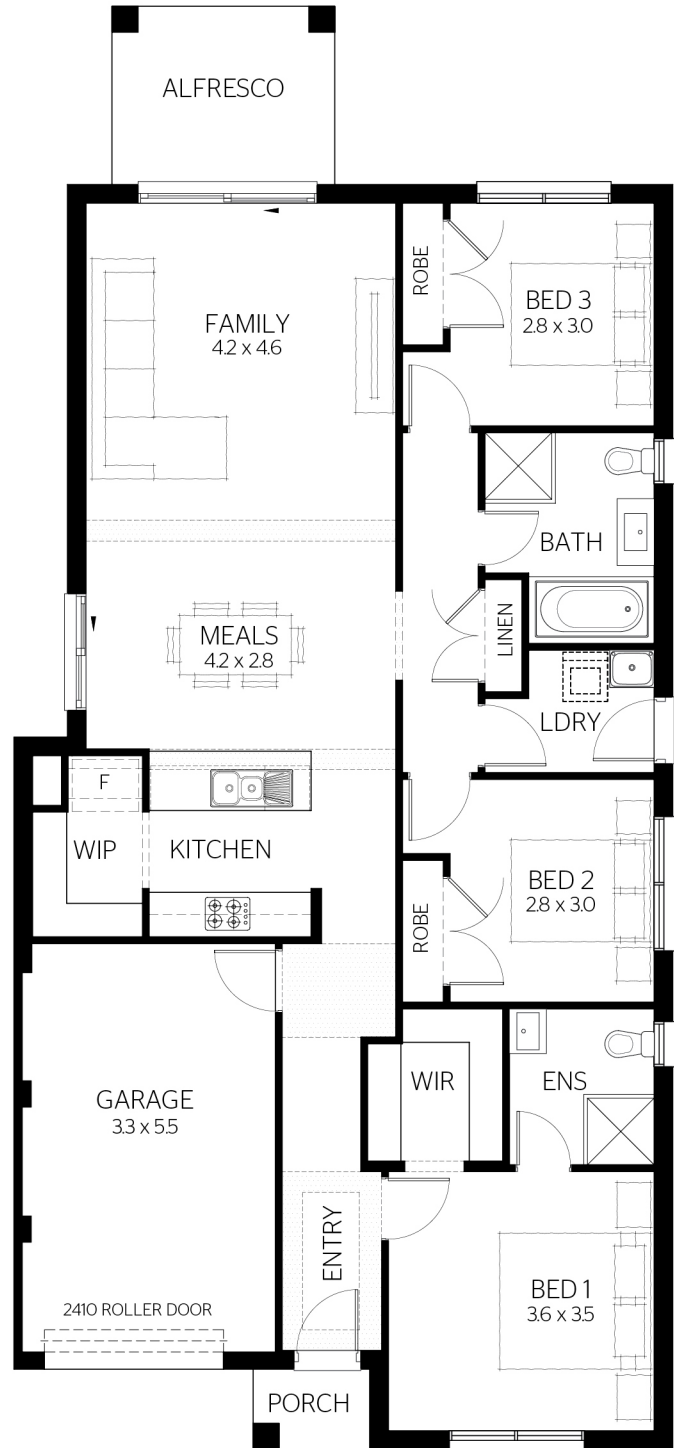

Luisa 16.1

10m x 27m CDC
10m x 28m DA/CC

16.1

3

2

1

FLOOR PLAN

GROUND
120.52 SQM

GARAGE
20.51 SQM

ALFRESCO
7.2 SQM

PORCH
1.66 SQM

TOTAL FLOOR AREA
149.89 SQM OR 16.1 SQS

HOUSE DIMENSIONS
8.87 SQM X 19.43 SQM

This drawing is copyright and remains the property of CSB (NSW) Pty Ltd. Reproduction copying or use in part or whole without written permission from CSB (NSW) Pty Ltd is strictly prohibited. Action will be taken against offenders. CSB (NSW) Pty Ltd takes no responsibility in any design similarities that may have occurred. Dimensions, pictures and photos are for illustration purposes only.