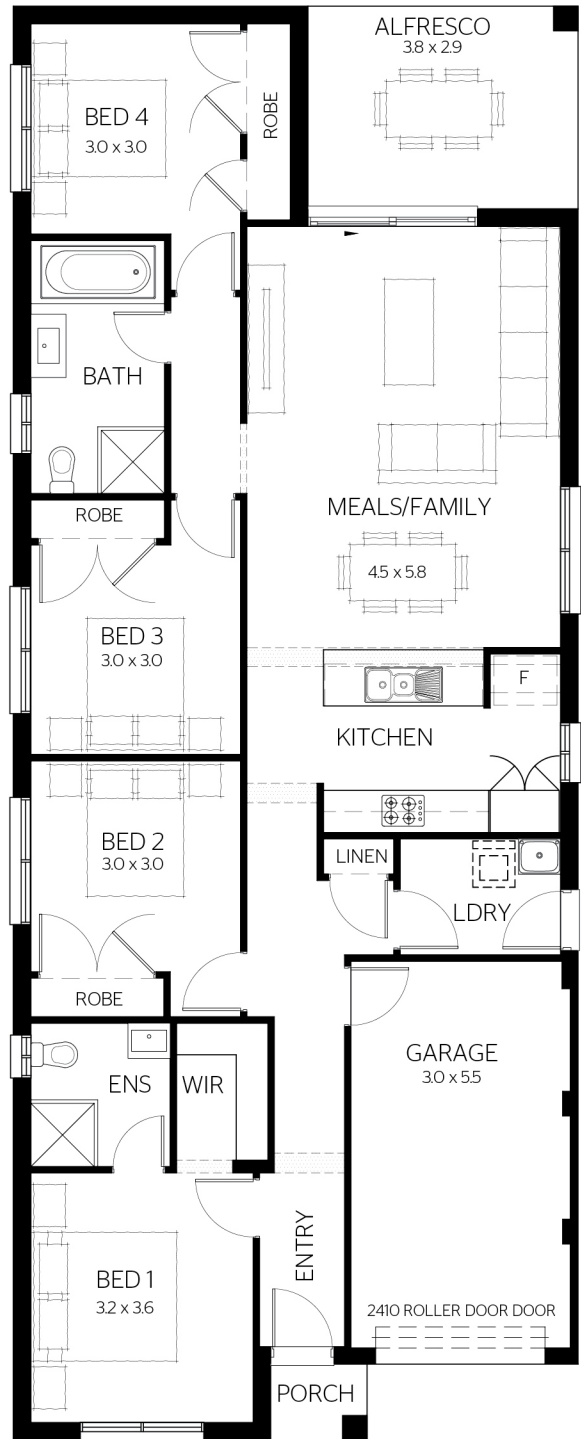

# Ava 17.3

10m x 28m CDC  
10m x 29m DA/CC

17.3

4

2

1

## FLOOR PLAN

GROUND  
**129.38 SQM**

GARAGE  
**18.63 SQM**

ALFRESCO  
**11.06 SQM**

PORCH  
**1.42 SQM**

TOTAL FLOOR AREA  
**160.49 SQM OR 17.3 SQS**

HOUSE DIMENSIONS  
**8.03 SQM X 20.39 SQM**

This drawing is copyright and remains the property of CSB (NSW) Pty Ltd. Reproduction copying or use in part or whole without written permission from CSB (NSW) Pty Ltd is strictly prohibited. Action will be taken against offenders. CSB (NSW) Pty Ltd takes no responsibility in any design similarities that may have occurred. Dimensions, pictures and photos are for illustration purposes only.