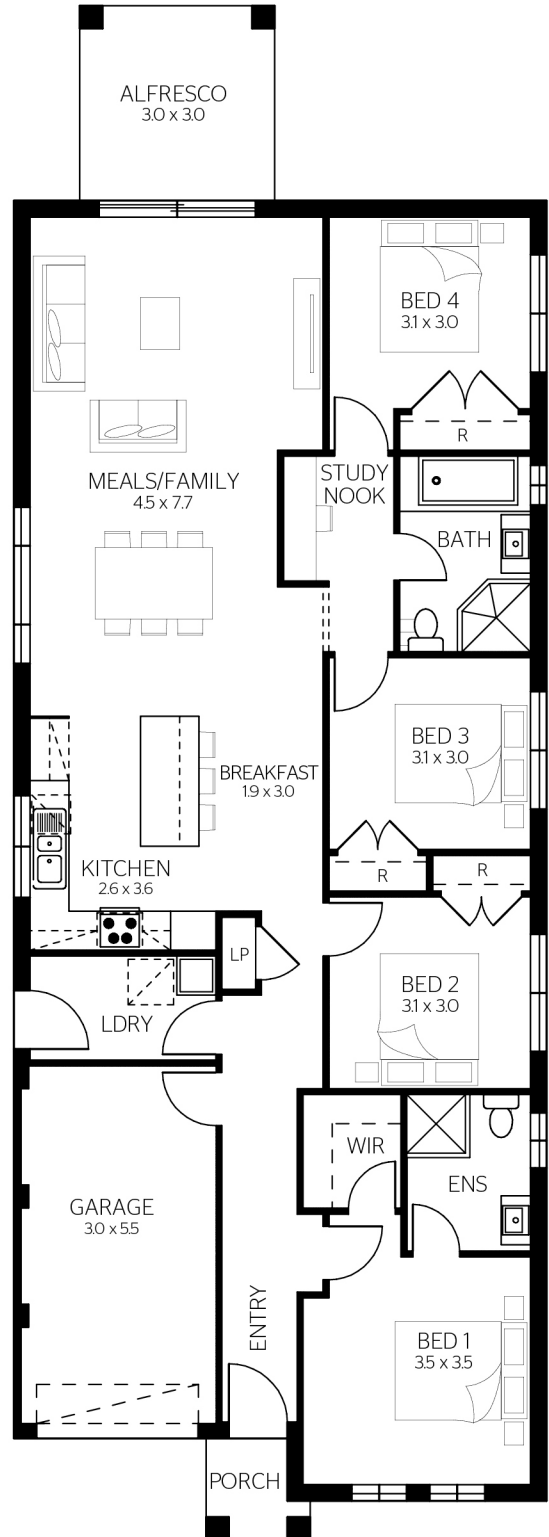

Piccola 18.4

10m x 31m CDC
10m x 32m DA/CC

18.4

4

2

1

FLOOR PLAN

GROUND
142.1 SQM

GARAGE
17.8 SQM

ALFRESCO
9 SQM

PORCH
2.1 SQM

TOTAL FLOOR AREA
171 SQM OR 18.4 SQS

HOUSE DIMENSIONS
8.15 SQM X 23 SQM

This drawing is copyright and remains the property of CSB (NSW) Pty Ltd. Reproduction copying or use in part or whole without written permission from CSB (NSW) Pty Ltd is strictly prohibited. Action will be taken against offenders. CSB (NSW) Pty Ltd takes no responsibility in any design similarities that may have occurred. Dimensions, pictures and photos are for illustration purposes only.