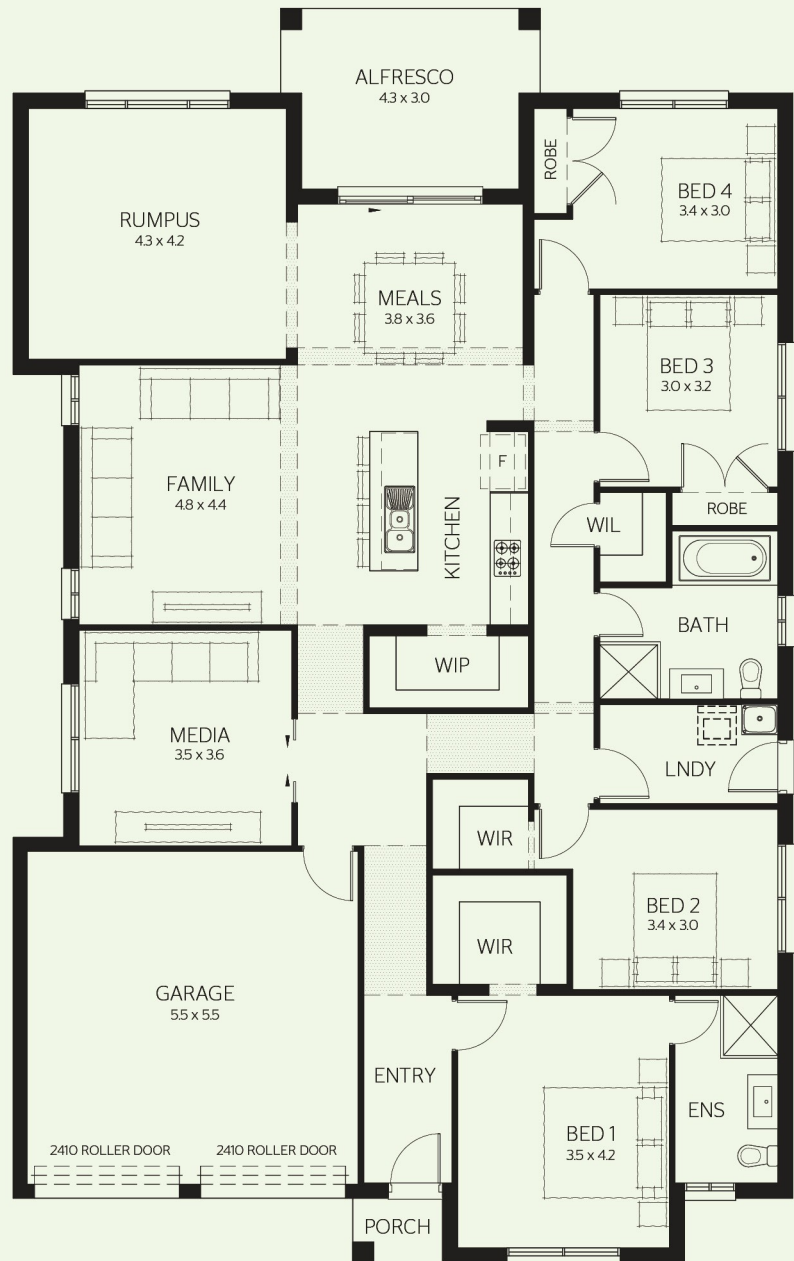

Franca 26.2

15m x 28.7m CDC
15m x 29.7m DA/CC

26.2

4

2

2

FLOOR PLAN

GROUND
196.58 SQM

GARAGE
33.2 SQM

ALFRESCO
11.82 SQM

PORCH
1.61 SQM

TOTAL FLOOR AREA
243.21 SQM OR 26.2 SQS

HOUSE DIMENSIONS
12.95 WIDTH X 20.84 DEPTH

This drawing is copyright and remains the property of CSB (NSW) Pty Ltd. Reproduction copying or use in part or whole without written permission from CSB (NSW) Pty Ltd is strictly prohibited. Action will be taken against offenders. CSB (NSW) Pty Ltd takes no responsibility in any design similarities that may have occurred. Dimensions, pictures and photos are for illustration purposes only.