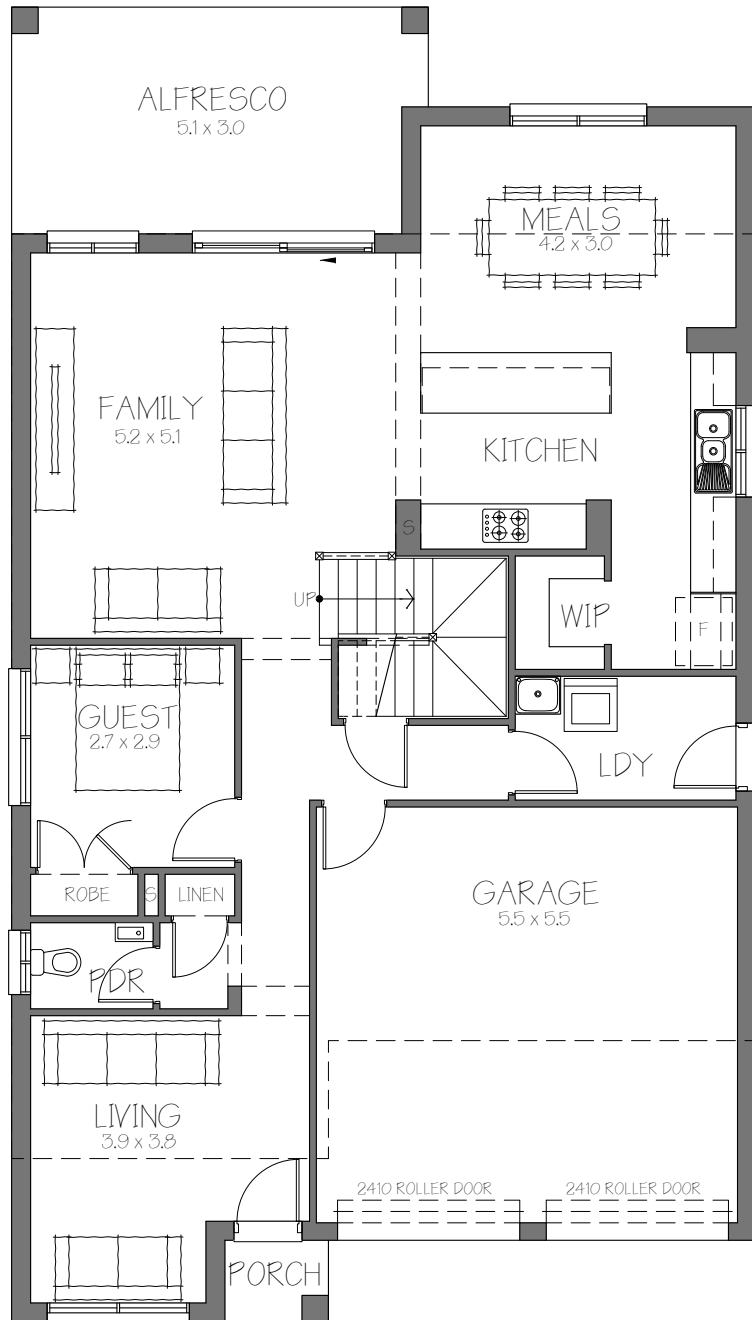

FLOOR AREAS	
GROUND FLOOR LIVING:	108.49m ²
FIRST FLOOR LIVING:	106.92m ²
VOID:	4.50m ²
GARAGE:	33.23m ²
ALFRESCO:	15.94m ²
PORCH:	1.48m ²
TOTAL:	270.56m²
SQUARES:	29.10SQ

HOUSE DIMENSIONS
9.83W x 17.27D

ALTERNATIVE POWDER ROOM WITH SHOWER

SIENNA 29.00 SQUARES