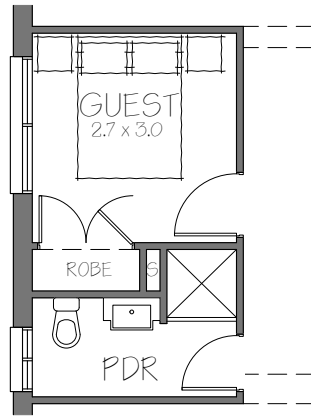

FLOOR AREAS	
GROUND FLOOR LIVING:	108.49m ²
FIRST FLOOR LIVING:	106.92m ²
VOID:	4.50m ²
GARAGE:	33.23m ²
ALFRESCO:	15.94m ²
PORCH:	1.48m ²
TOTAL:	270.56m²
SQUARES:	29.10SQ

HOUSE DIMENSIONS
9.83W x 17.27D

ALTERNATIVE POWDER ROOM WITH SHOWER

SIENNA 29.00 SQUARES