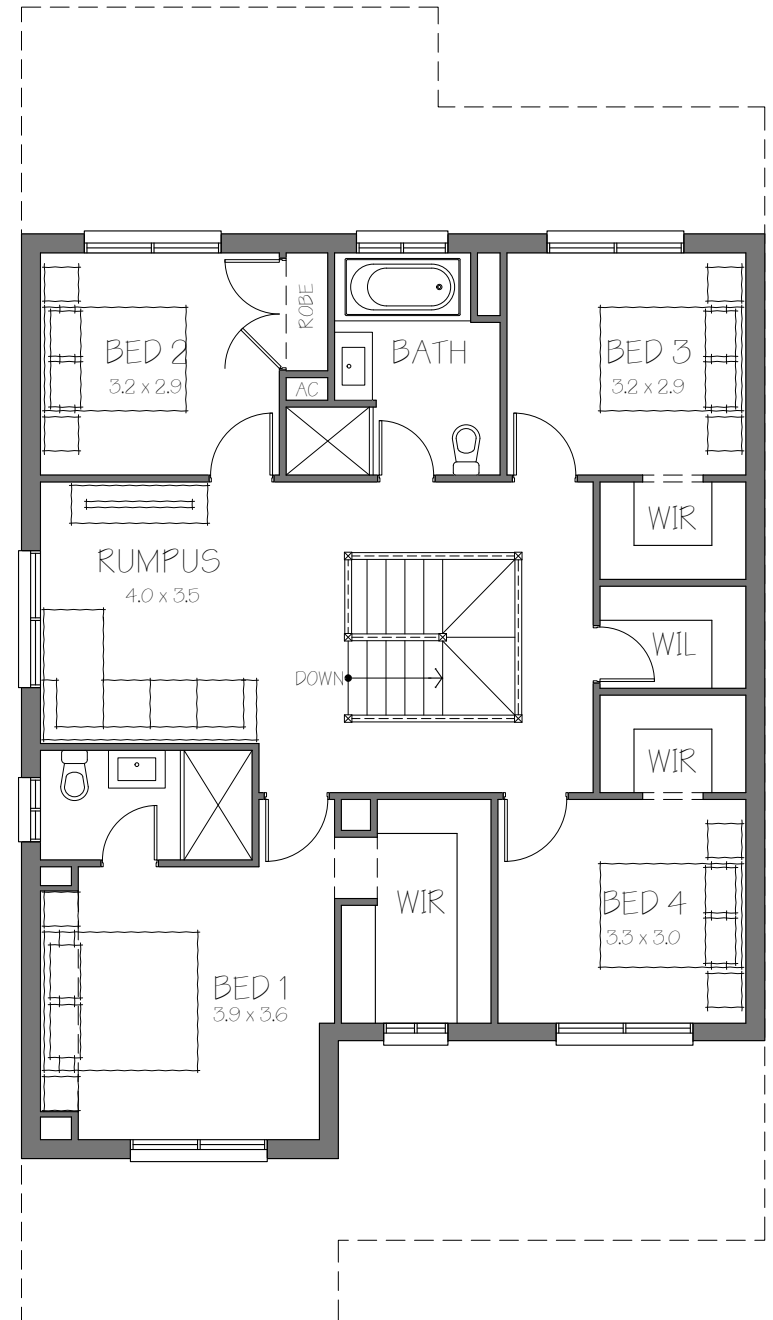

FLOOR AREAS	
GROUND FLOOR LIVING:	108.49m ²
FIRST FLOOR LIVING:	106.92m ²
VOID:	4.50m ²
GARAGE:	33.23m ²
ALFRESCO:	15.94m ²
PORCH:	1.48m ²
TOTAL:	270.56m²
SQUARES:	29.10SQ

HOUSE DIMENSIONS
9.83W x 17.27D

ALTERNATIVE POWDER ROOM WITH SHOWER

SIENNA 29.00 SQUARES