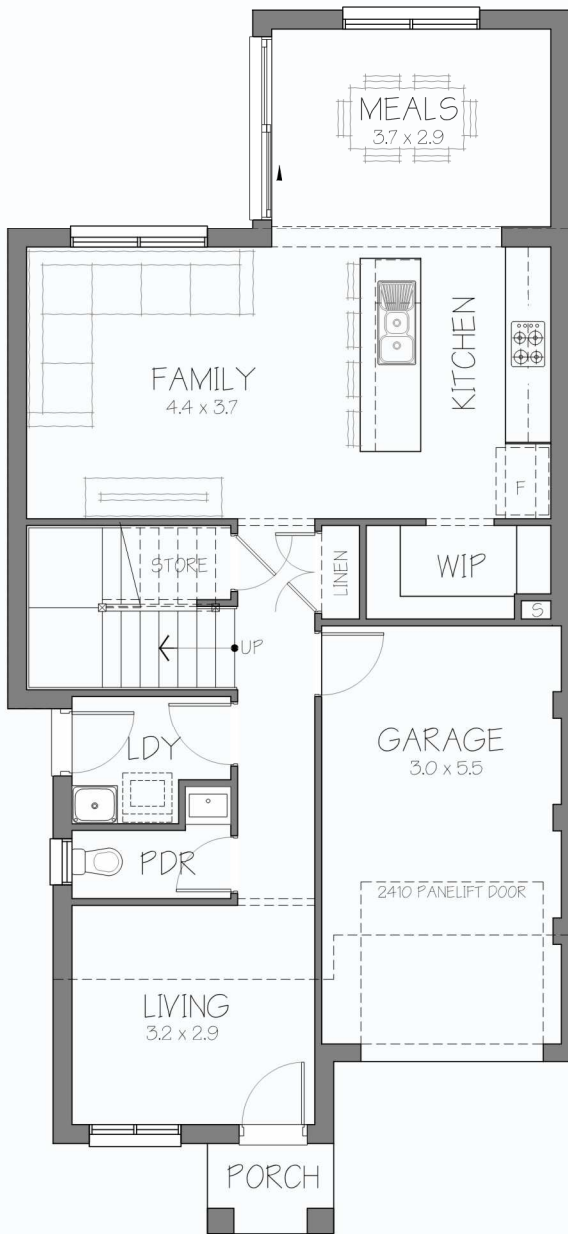

10.0M FRONTAGE

Leah 18.0

GROUND FLOOR LIVING	76.29M ²
FIRST FLOOR LIVING	64.49M ²
VOID	5.40M ²
GARAGE	18.93M ²
PORCH	2.04M ²
TOTAL	167.15M²
SQUARES	18.00SQ

MINIMUM LAND DIMENSIONS	LIVING	BED	BATH	CAR
HOUSE DIMENSIONS 7.43 x 14.99				
MINIMUM LOT SIZE 9.8 x 22.7 CDC	2	3	3	1
MINIMUM LOT SIZE 9.8 x 23.7 DA/CC				