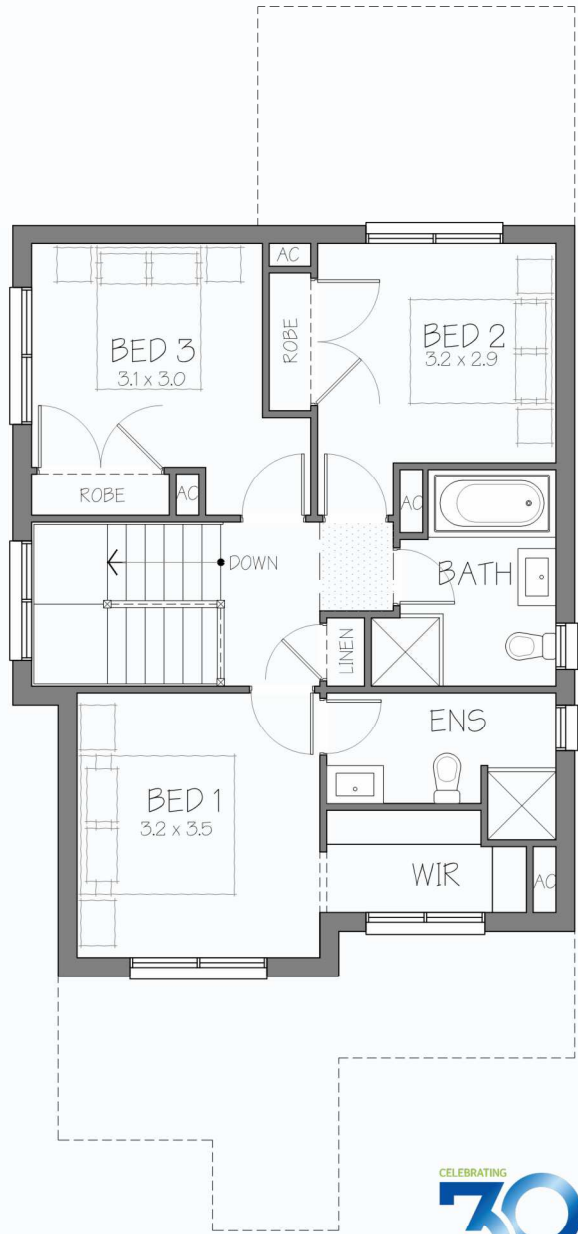

10.0M FRONTAGE

Leah 18.0

GROUND FLOOR LIVING	76.29M ²
FIRST FLOOR LIVING	64.49M ²
VOID	5.40M ²
GARAGE	18.93M ²
PORCH	2.04M ²
TOTAL	167.15M²
SQUARES	18.00SQ

MINIMUM LAND DIMENSIONS	LIVING	BED	BATH	CAR
HOUSE DIMENSIONS 7.43 x 14.99				
MINIMUM LOT SIZE 9.8 x 22.7 CDC	2	3	3	1
MINIMUM LOT SIZE 9.8 x 23.7 DA/CC				