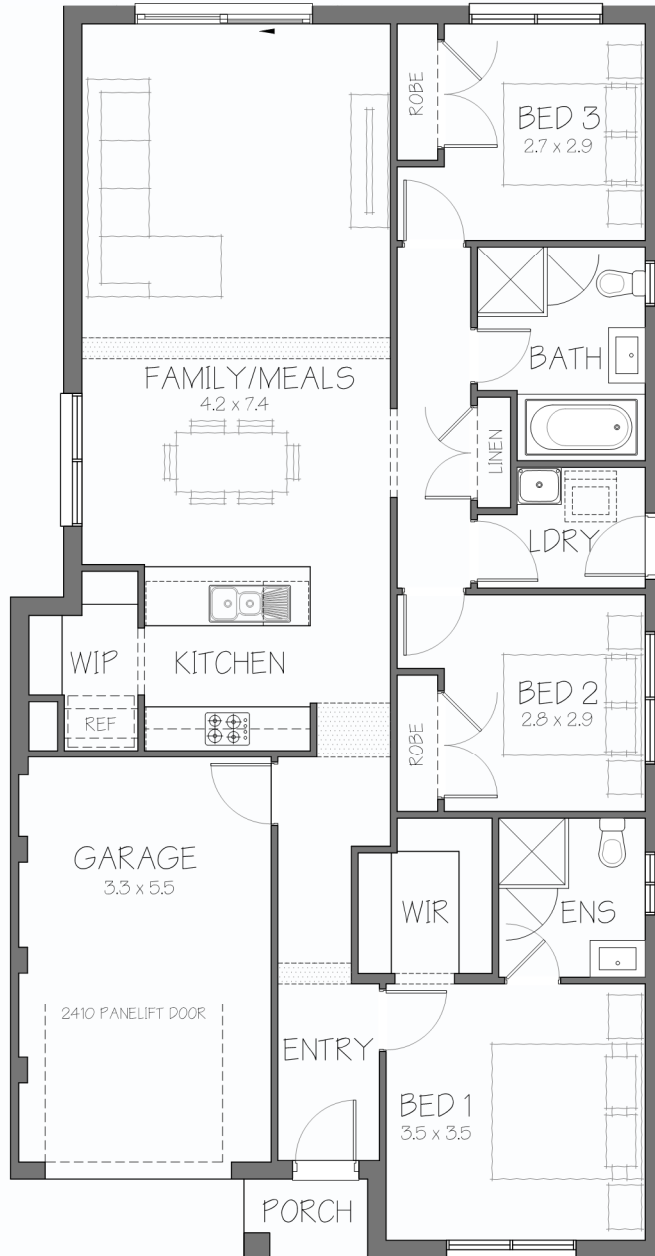

Luisa 15.3

GROUND FLOOR LIVING	119.75M ²
GARAGE	20.28M ²
PORCH	1.81M ²
TOTAL	141.84M²
SQUARES	15.27SQ

MINIMUM LAND DIMENSIONS	LIVING	BED	BATH	CAR
HOUSE DIMENSIONS 8.87 x 17.03 MINIMUM LOT SIZE 10.0 x 25.0 CDC MINIMUM LOT SIZE 10.0 x 26.0 DA/CC ZERO LOT CONSTRUCTION	1	3	2	1