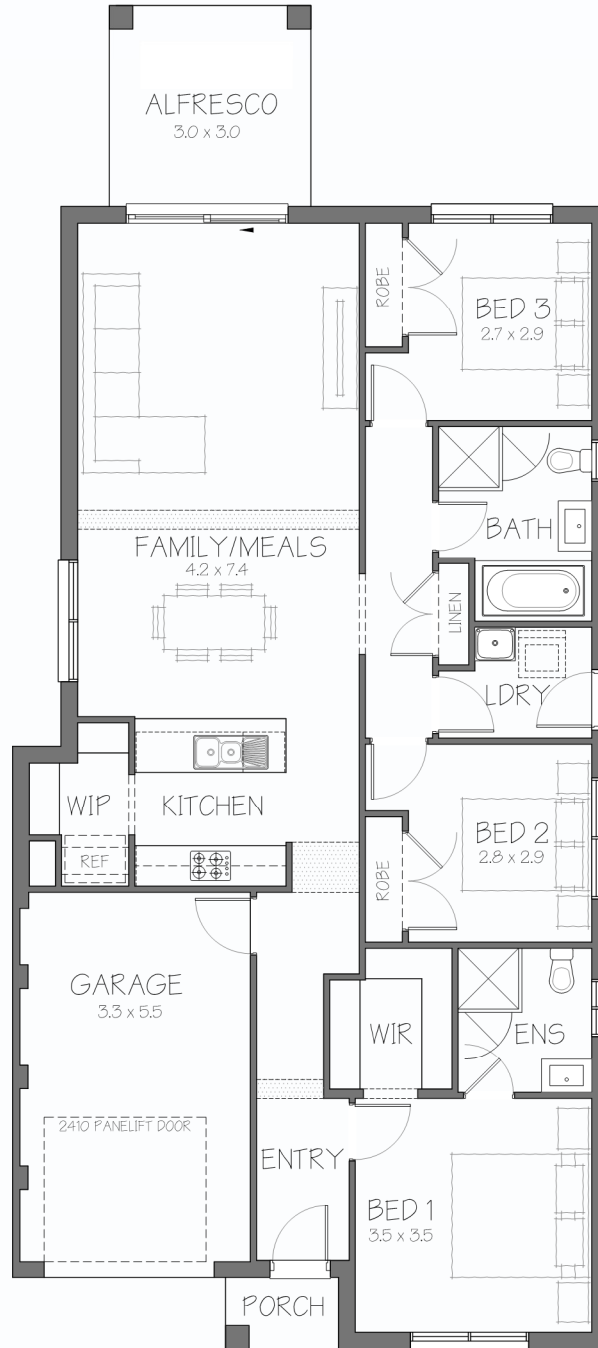

Luisa 16.2

GROUND FLOOR LIVING	119.75M ²
GARAGE	20.28M ²
PORCH	1.81M ²
TOTAL	141.84M²
SQUARES	15.27SQ
ALFRESCO	9.00M ²
SQUARES	16.24SQ

MINIMUM LAND DIMENSIONS	LIVING	BED	BATH	CAR
HOUSE DIMENSIONS 8.87 x 20.03 MINIMUM LOT SIZE 10.0 x 28.0 CDC MINIMUM LOT SIZE 10.0 x 29.0 DA/CC ZERO LOT CONSTRUCTION	1	3	2	1

This drawing is copyright and remains the property of CSB (NSW) Pty. Ltd. Reproduction copying or use in part or whole without written permission from CSB (NSW) Pty. Ltd. is strictly prohibited. Action will be taken against offenders. CSB (NSW) Pty. Ltd. takes no responsibility in any design similarities that may have occurred. Dimensions, pictures and photos are for illustration purposes only.