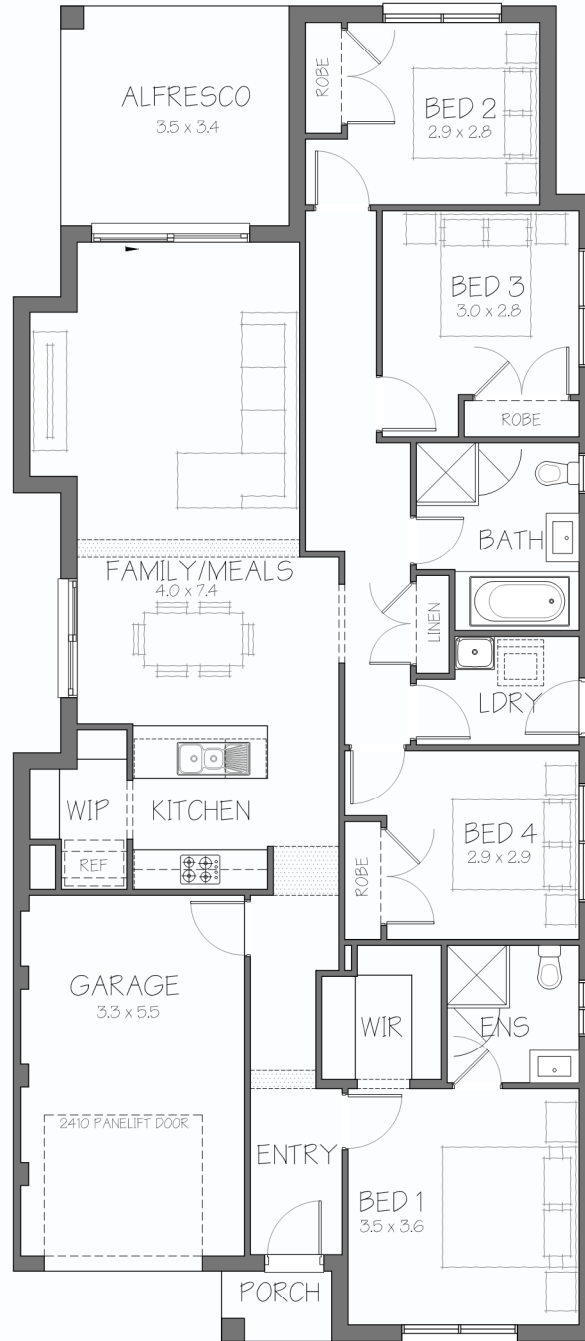

Luisa 18.3

GROUND FLOOR LIVING	135.98M ²
GARAGE	20.17M ²
PORCH	1.81M ²
TOTAL	157.96M²
SQUARES	17.00SQ
ALFRESCO	11.70M ²
SQUARES	18.26SQ

MINIMUM LAND DIMENSIONS	LIVING	BED	BATH	CAR
HOUSE DIMENSIONS 8.87 x 20.39 MINIMUM LOT SIZE 10.0 x 28.0 CDC MINIMUM LOT SIZE 10.0 x 29.0 DA/CC ZERO LOT CONSTRUCTION	1	4	2	1

This drawing is copyright and remains the property of CSB (NSW) Pty. Ltd. Reproduction copying or use in part or whole without written permission from CSB (NSW) Pty. Ltd. is strictly prohibited. Action will be taken against offenders. CSB (NSW) Pty. Ltd. takes no responsibility in any design similarities that may have occurred. Dimensions, pictures and photos are for illustration purposes only.