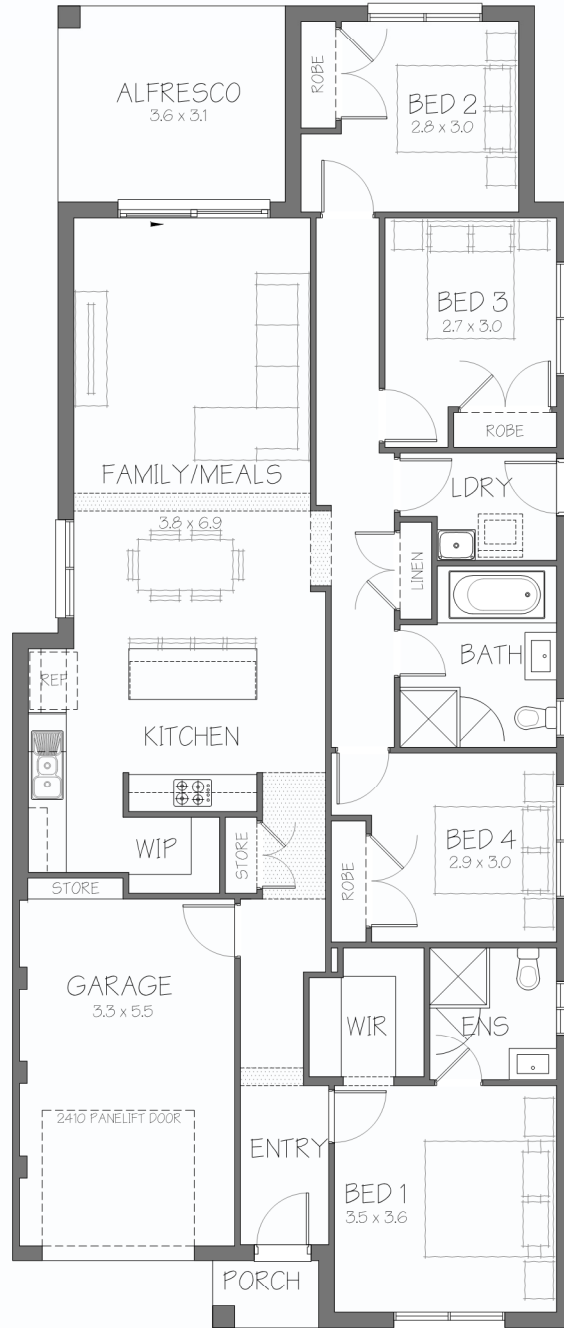

Luisa 18.7MKI

GROUND FLOOR LIVING	140.49M ²
GARAGE	20.17M ²
PORCH	1.81M ²
TOTAL	192.47M²
SQUARES	17.49SQ
ALFRESCO	11.23M ²
SQUARES	18.70SQ

MINIMUM LAND DIMENSIONS	LIVING	BED	BATH	CAR
HOUSE DIMENSIONS 8.87 x 20.99 MINIMUM LOT SIZE 10.0 x 28.5 CDC MINIMUM LOT SIZE 10.0 x 29.5 DA/CC ZERO LOT CONSTRUCTION	1	4	2	1

This drawing is copyright and remains the property of CSB (NSW) Pty. Ltd. Reproduction copying or use in part or whole without written permission from CSB (NSW) Pty. Ltd. is strictly prohibited. Action will be taken against offenders. CSB (NSW) Pty. Ltd. takes no responsibility in any design similarities that may have occurred. Dimensions, pictures and photos are for illustration purposes only.