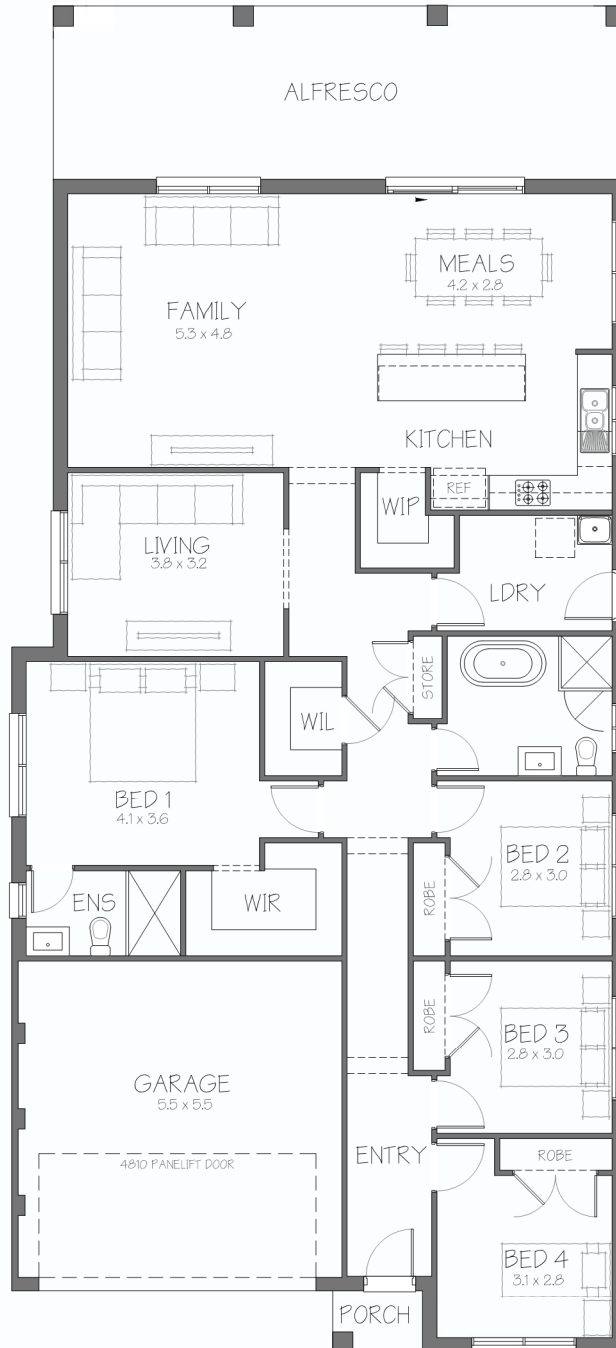

Emma 26.0 MKI

GROUND FLOOR LIVING	177.55M ²
GARAGE	32.83M ²
PORCH	1.68M ²
TOTAL	212.06M²
SQUARES	22.83SQ
ALFRESCO	29.85M ²
SQUARES	26.04SQ

MINIMUM LAND DIMENSIONS	LIVING	BED	BATH	CAR
HOUSE DIMENSIONS 10.67 x 20.75 MINIMUM LOT SIZE 12.50 x 28.5 CDC MINIMUM LOT SIZE 12.50 x 29.5 DA/CC	1	4	2	2