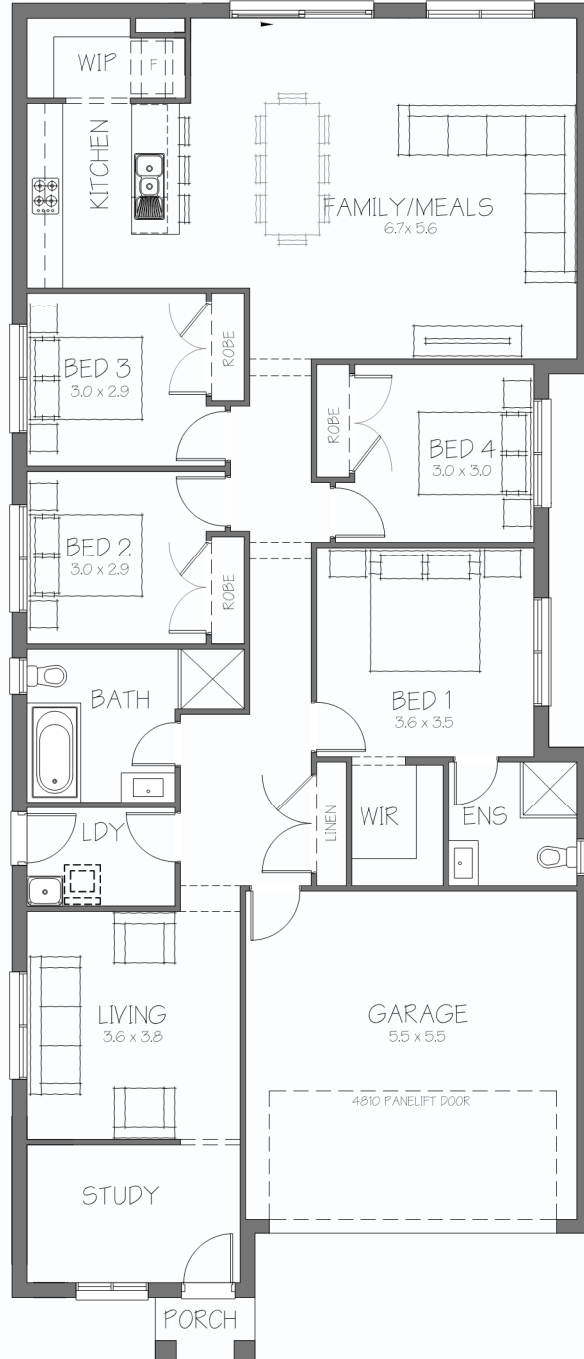

Roberta 21.7

GROUND FLOOR LIVING	166.88M ²
GARAGE	33.23M ²
PORCH	1.80M ²
TOTAL	201.94M²
SQUARES	21.73SQ

MINIMUM LAND DIMENSIONS	LIVING	BED	BATH	CAR
HOUSE DIMENSIONS 9.71 x 21.71 MINIMUM LOT SIZE 12.00 x 29.5 CDC MINIMUM LOT SIZE 12.00 x 30.5 DA/CC	2	4	2	2

This drawing is copyright and remains the property of CSB (NSW) Pty. Ltd. Reproduction copying or use in part or whole without written permission from CSB (NSW) Pty. Ltd. is strictly prohibited. Action will be taken against offenders. CSB (NSW) Pty. Ltd. takes no responsibility in any design similarities that may have occurred. Dimensions, pictures and photos are for illustration purposes only.