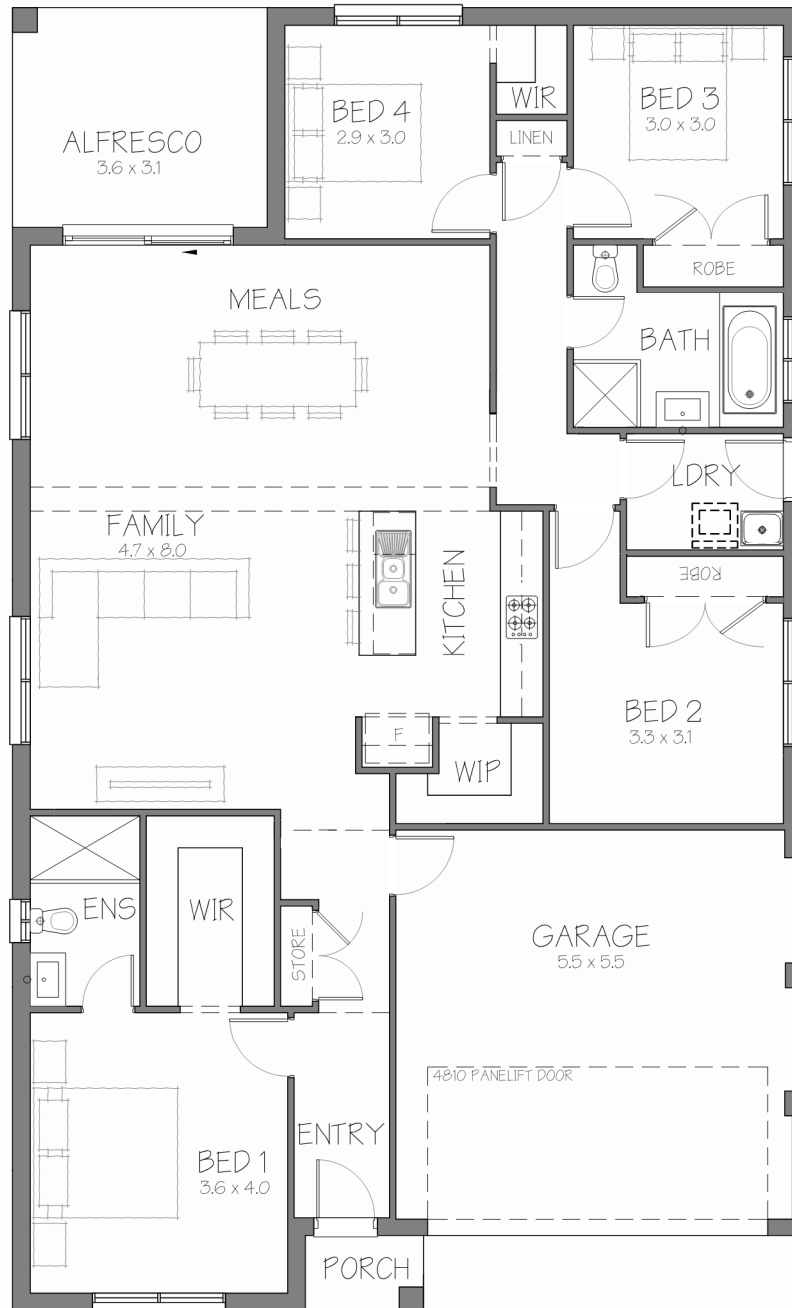

Olivia 21.6 MKI

GROUND FLOOR LIVING	154.30M ²
GARAGE	32.83M ²
PORCH	3.00M ²
TOTAL	190.13M²
SQUARES	20.475Q
ALFRESCO	11.23M ²
SQUARES	21.565Q

MINIMUM LAND DIMENSIONS	LIVING	BED	BATH	CAR
HOUSE DIMENSIONS 11.15 x 18.47 MINIMUM LOT SIZE 13.20 x 26.0 CDC MINIMUM LOT SIZE 13.20 x 27.0 DA/CC	1	4	2	2