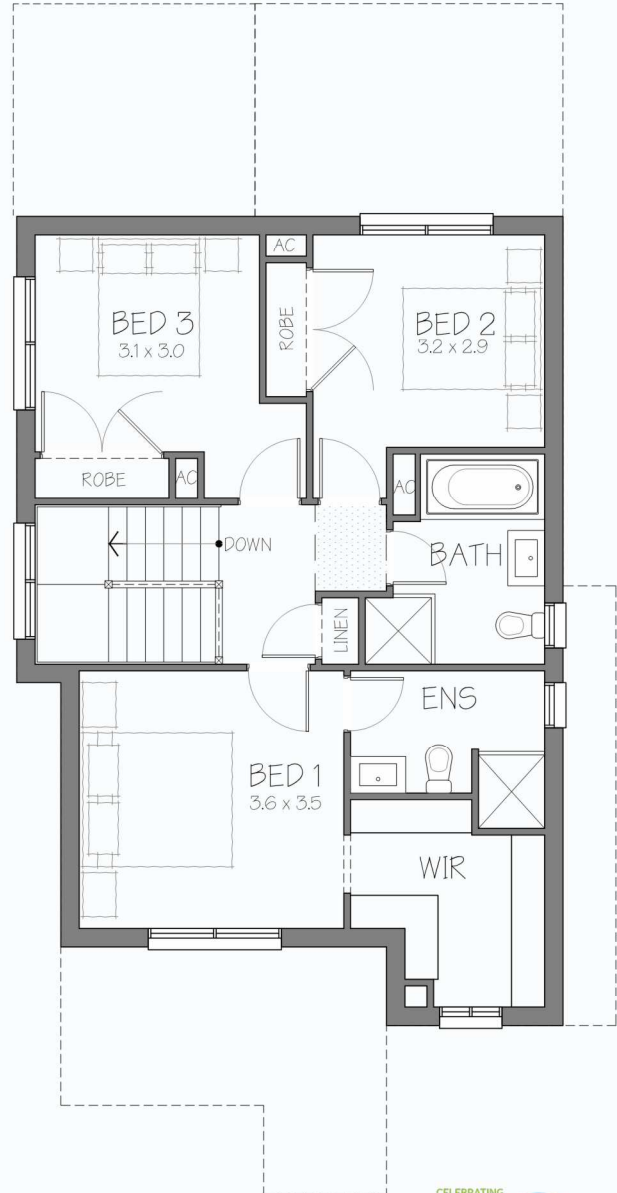

9.5M FRONTAGE (ZERO LOT)

Leah 20.0

GROUND FLOOR LIVING	81.22M ²
FIRST FLOOR LIVING	68.96M ²
VOID	5.40M ²
GARAGE	19.08M ²
PORCH	2.04M ²
TOTAL	176.7M²
SQUARES	19.02SQ
ALFRESCO	9.33M ²
SQUARES	20.03SQ

MINIMUM LAND DIMENSIONS	LIVING	BED	BATH	CAR
HOUSE DIMENSIONS 8.15 x 14.99				
MINIMUM LOT SIZE 9.5 x 22.7 CDC (Zero Lot)	2	3	3	1
MINIMUM LOT SIZE 9.5 x 23.7 DA/CC (Zero Lot)				