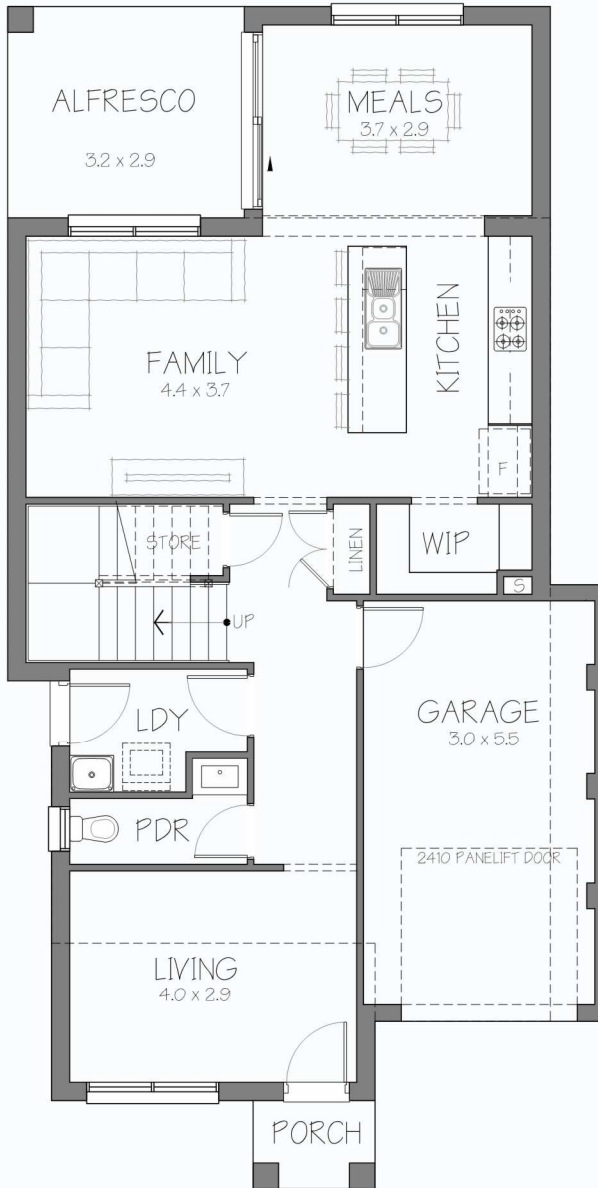

9.5M FRONTAGE (ZERO LOT)

Leah 20.0

GROUND FLOOR LIVING	81.22M ²
FIRST FLOOR LIVING	68.96M ²
VOID	5.40M ²
GARAGE	19.08M ²
PORCH	2.04M ²
TOTAL	176.7M²
SQUARES	19.02SQ
ALFRESCO	9.33M ²
SQUARES	20.03SQ

MINIMUM LAND DIMENSIONS	LIVING	BED	BATH	CAR
HOUSE DIMENSIONS 8.15 x 14.99				
MINIMUM LOT SIZE 9.5 x 22.7 CDC (Zero Lot)	2	3	3	1
MINIMUM LOT SIZE 9.5 x 23.7 DA/CC (Zero Lot)				